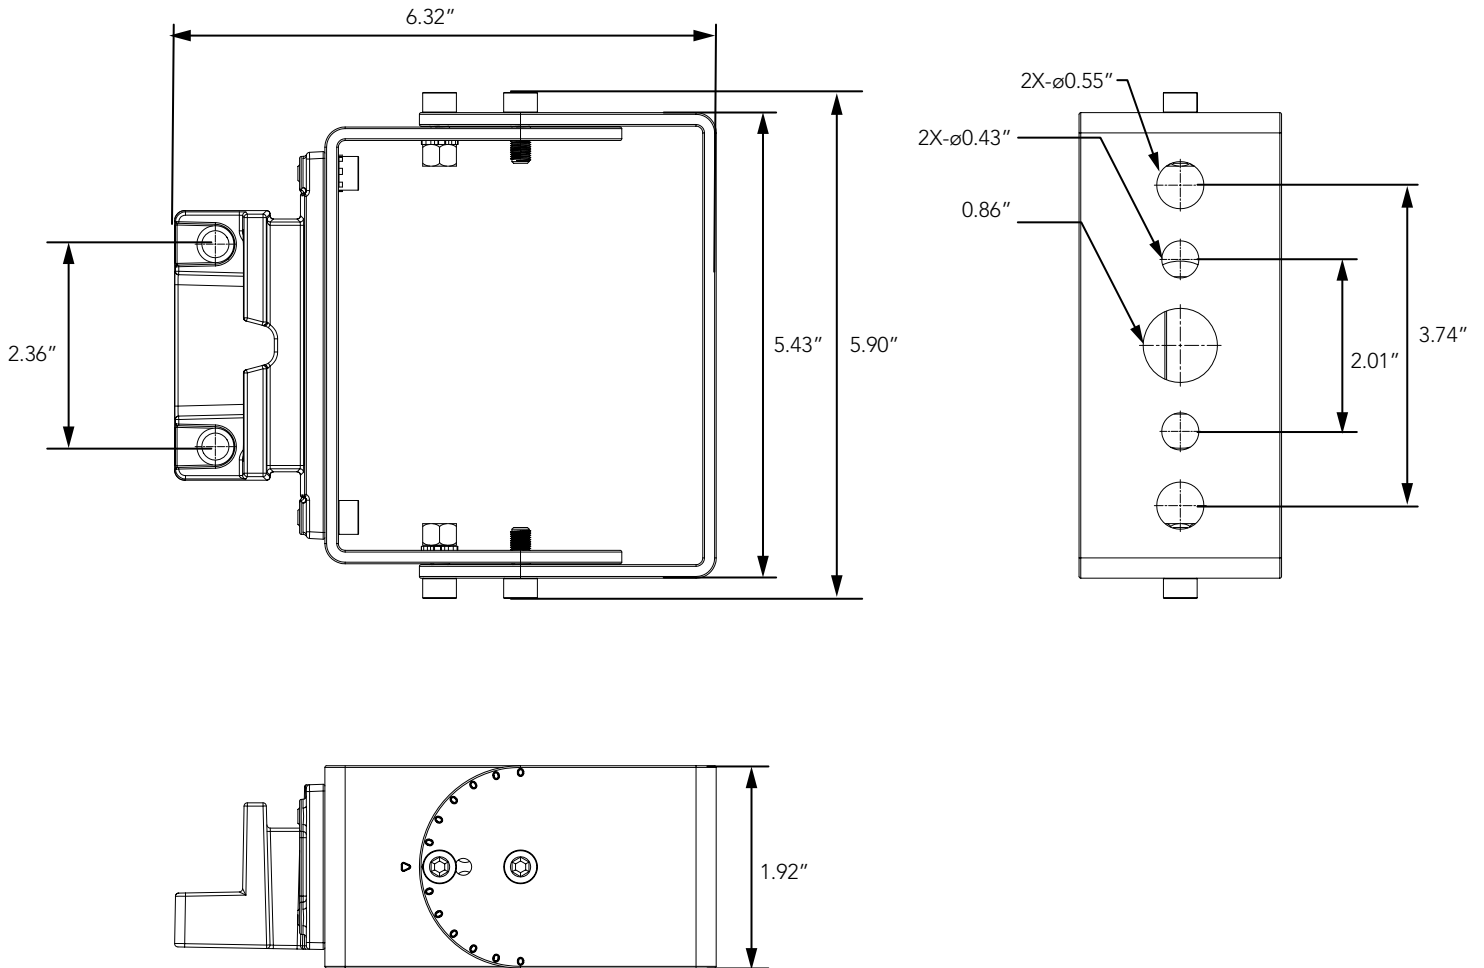

Trunnion Mount Trunnion Mount for ALECO

| | |
|--------------|--|
| Project Name | |
| Catalog # | |
| Job Type | |
| Prepared By | |
| Notes | |

Ordering Information

| Part # | Description |
|---------|----------------------|
| ALECOTR | Trunnion Mount ALECO |