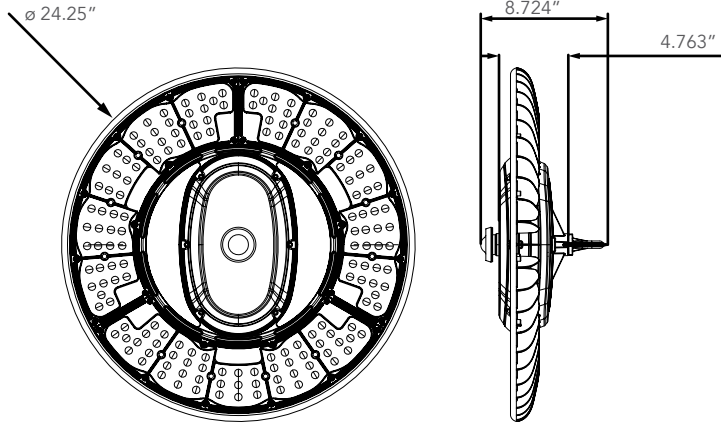

## Fixture Information

Size:	340W
Housing:	Sealed Die-casting
Finish:	Protective powdercoat
Color:	Standard: Bronze Custom Options: Black (BK) White (WH)
Mounting:	Standard: Hook Mount or 3/4" pendant mount
Lens:	Standard: Polycarbonate Clear Lens
Surge Protector:	Optional: 10 kVA
Operating temperature	-40° F to 149° F
Power factor	.95
CRI:	80
Voltage:	Standard: 120-277V / 277-480V
Sensor:	Standard: No sensor Optional: Bi-level Motion Sensor
Warranty:	10-Year Limited Warranty

### Dimension

Item	Diameter	Height	Weight
340W	24.25"	4.763"	17.57 lbs

<b>Project Name</b>	
<b>Catalog #</b>	
<b>Job Type</b>	
<b>Prepared By</b>	
<b>Notes</b>	