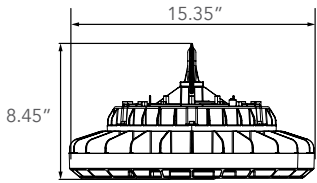

No Reflector w/ Sensor

Dimension

Item	Diameter	Height
HBRU (with Hook)	15.35"	8.45"
HBRU (w/o Hook)	15.35"	5.74"
HBRU (with Hook) Emergency	15.35"	14.19"
HBRU (w/o Hook) Emergency	15.35"	11.48"
HBRU (with Hook) Motion Sensor	15.35"	9.16"
HBRU (w/o Hook) Motion Sensor	15.35"	6.45"
HBRU (with Hook) Motion Sensor/Emergency	15.35"	14.90"
HBRU (w/o Hook) Motion Sensor/Emergency	15.35"	12.19"
HBRU (with Hook) Reflector	19.53"	18.29"
HBRU (w/o Hook) Reflector	19.53"	15.58"
HBRU (with Hook) Emergency/Reflector	19.53"	24.03"
HBRU (w/o Hook) Emergency/Reflector	19.53"	21.32"

No Reflector