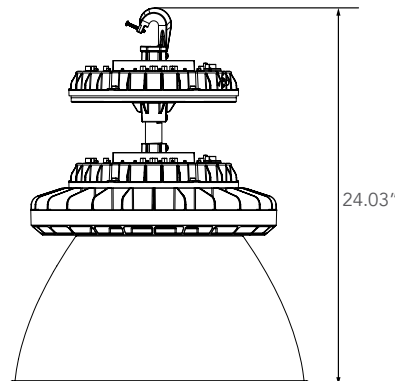

Dimension

Item	Diameter	Height
HBRU (with Hook)	15.35"	8.45"
HBRU (w/o Hook)	15.35"	5.74"
HBRU (with Hook) Emergency	15.35"	14.19"
HBRU (w/o Hook) Emergency	15.35"	11.48"
HBRU (with Hook) Motion Sensor	15.35"	9.16"
HBRU (w/o Hook) Motion Sensor	15.35"	6.45"
HBRU (with Hook) Motion Sensor/Emergency	15.35"	14.90"
HBRU (w/o Hook) Motion Sensor/Emergency	15.35"	12.19"
HBRU (with Hook) Reflector	19.53"	18.29"
HBRU (w/o Hook) Reflector	19.53"	15.58"
HBRU (with Hook) Emergency/Reflector	19.53"	24.03"
HBRU (w/o Hook) Emergency/Reflector	19.53"	21.32"

No Reflector

No Reflector w/ Emergency

No Reflector w/ Sensor

No Reflector w/ Emergency and Sensor

Reflector

Reflector w/ Emergency

Photometrics

Standard 120 Degree Beam
Luminous Intensity Distribution Curve