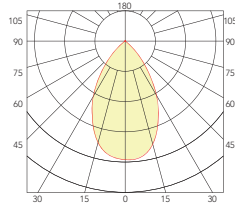

AL16
Luminous Intensity Distribution Curve