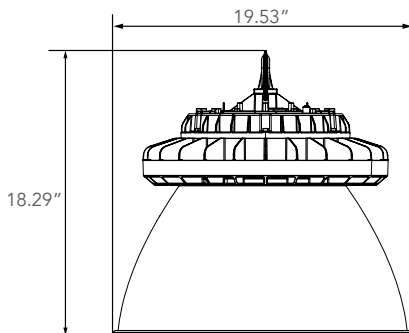

Dimension

Item	Diameter	Height
HBRU (with Hook)	15.35"	8.45"
HBRU (w/o Hook)	15.35"	5.74"
HBRU (with Hook) Emergency	15.35"	14.19"
HBRU (w/o Hook) Emergency	15.35"	11.48"
HBRU (with Hook) Motion Sensor	15.35"	9.16"
HBRU (w/o Hook) Motion Sensor	15.35"	6.45"
HBRU (with Hook) Motion Sensor/Emergency	15.35"	14.90"
HBRU (w/o Hook) Motion Sensor/Emergency	15.35"	12.19"
HBRU (with Hook) Reflector	19.53"	18.29"
HBRU (w/o Hook) Reflector	19.53"	15.58"
HBRU (with Hook) Emergency/Reflector	19.53"	24.03"
HBRU (w/o Hook) Emergency/Reflector	19.53"	21.32"

No Reflector

No Reflector w/ Emergency

No Reflector w/ Sensor

No Reflector w/ Emergency and Sensor

Reflector

Reflector w/ Emergency

Photometrics

Standard 120 Degree Beam
Luminous Intensity Distribution Curve