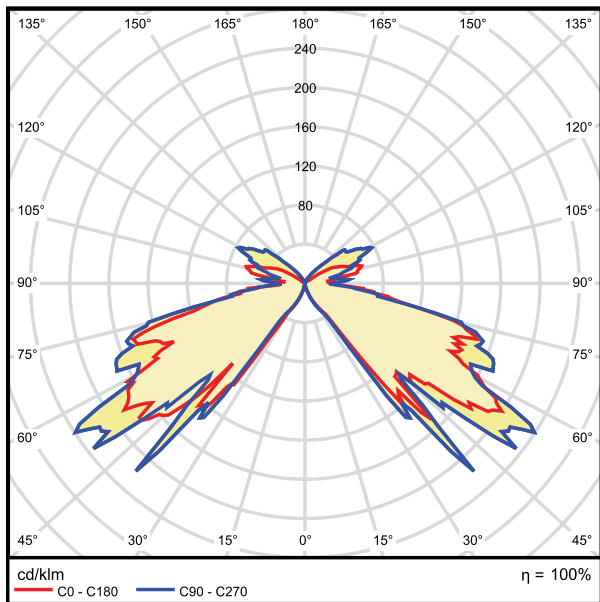

Photometric Data

Louvers