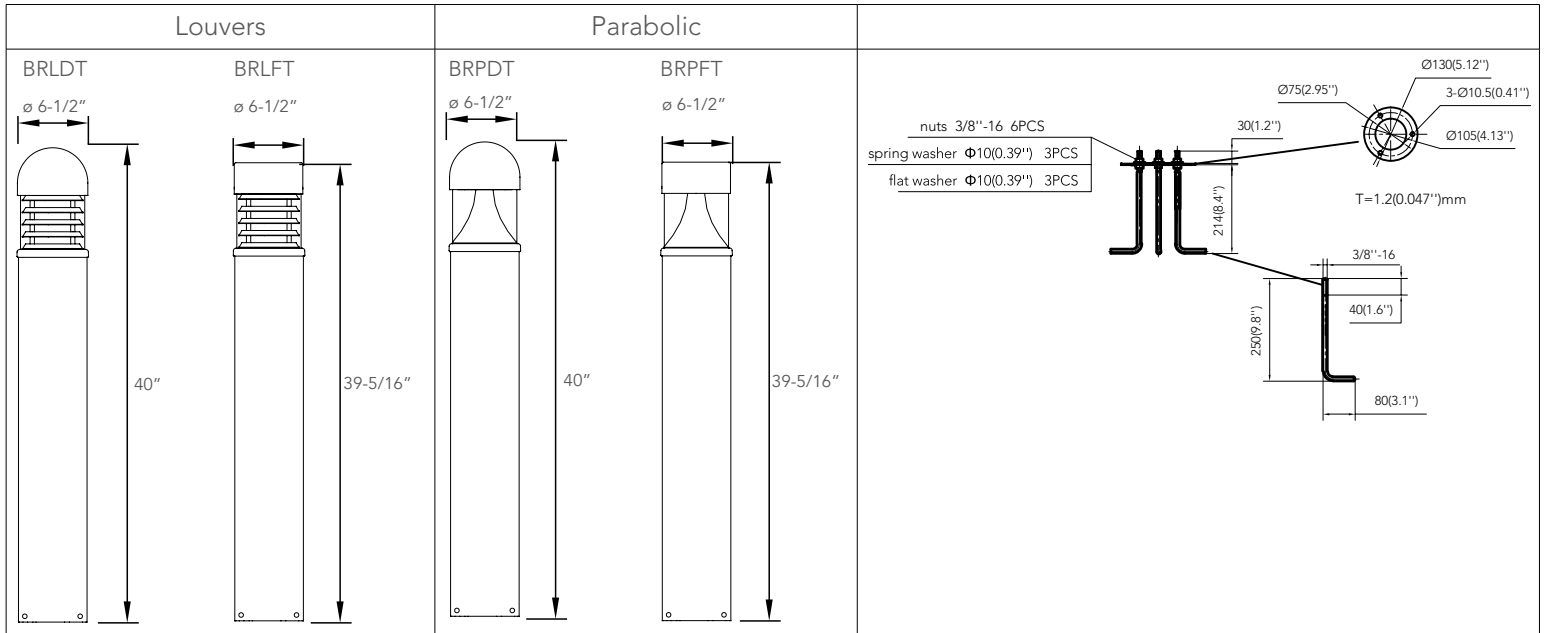

T5 120D

Lifespan:

100,000 hours

Ratings & Certificates

ETL Listed for Wet Location
IP65 Listed

Dimensions

Item	Diameter	Length
Round Top Louver (BRLDT)	6.25"	40.00"
Round Top Parabolic (BRPDT)	6.25"	39.31"
Flat Top Louver (BRLFT)	6.25"	40.00"
Flat Top Parabolic (BRPFT)	6.25"	39.31"