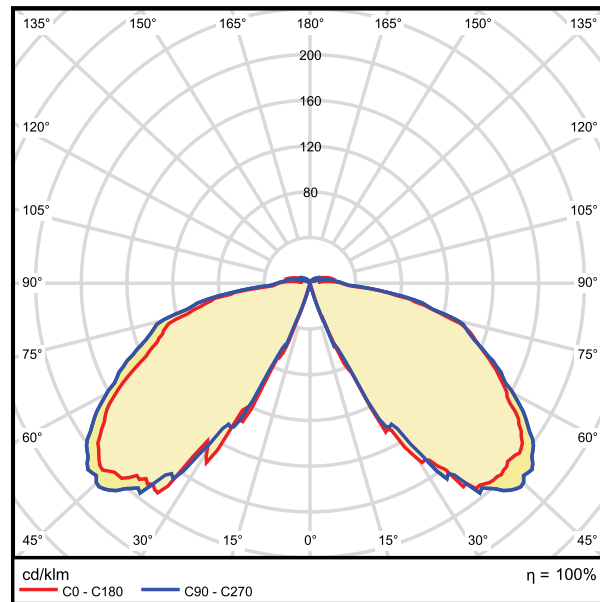

Dimensions

Item	Diameter	Length
Round Top Louver (BRLDT)	6.25"	40.00"
Round Top Parabolic (BRPDT)	6.25"	39.31"
Flat Top Louver (BRLFT)	6.25"	40.00"
Flat Top Parabolic (BRPFT)	6.25"	39.31"

Photometric Data

Prismatic