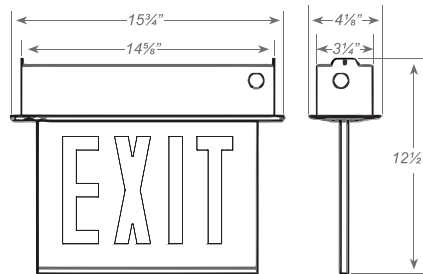

Dimensions:

Wall Mount

Project Name	
Catalog #	
Job Type	
Prepared By	
Notes	

Fixture Ordering Information

Model	No. of Faces	Letter	Housing	Battery	Signage / Directional Arrows	Options	
LL-CARELZXTE	1 2	Single Face Universal Single/ Double Face	R Red on White	A W Aluminum White	(blank) EM AC-Only Battery Backup	-NA Exit No Arrow -SNA Stairs No Arrow -DA Exit Double Arrow -S-DA Stair Double Arrow -RA ¹ Exit Right Arrow -S-RA ¹ Stair Right Arrow -LA ¹ Exit Left Arrow -S-LA ¹ Stair Left Arrow -LAR ² Exit Left/Right Arrow -S-LARA ² Stair Left/Right Arrow	WM Wall Mount ¹