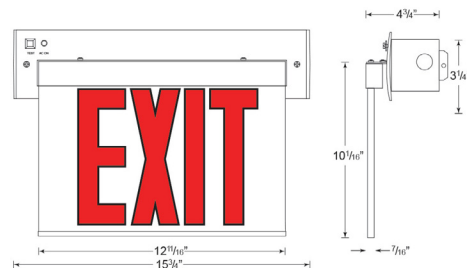

Dimensions:

Wall Mount

Project Name	
Catalog #	
Job Type	
Prepared By	
Notes	

Fixture Ordering Information

Model	No. of Faces	Letter	Housing	Battery	Signage / Directional Arrows	Options	
LL-CARELZXTE	1 2	Single Face Universal Single/ Double Face	R Red on White	A W Aluminum White	(blank) EM AC-Only Battery Backup	-NA Exit No Arrow -SNA Stairs No Arrow -DA Exit Double Arrow -S-DA Stair Double Arrow -RA ¹ Exit Right Arrow -S-RA ¹ Stair Right Arrow -LA ¹ Exit Left Arrow -S-LA ¹ Stair Left Arrow -LAR ² Exit Left/Right Arrow -S-LARA ² Stair Left/Right Arrow	WM Wall Mount ¹