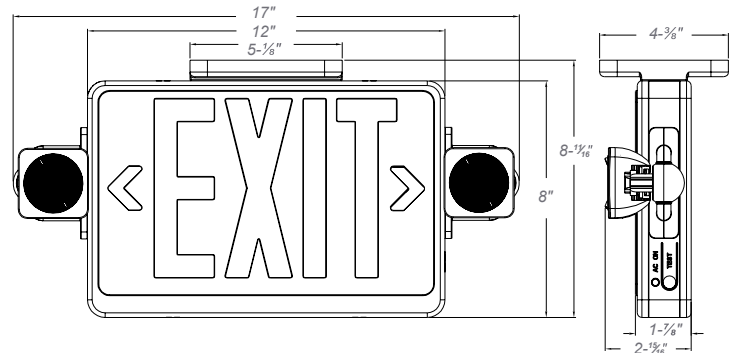

Dimensions: