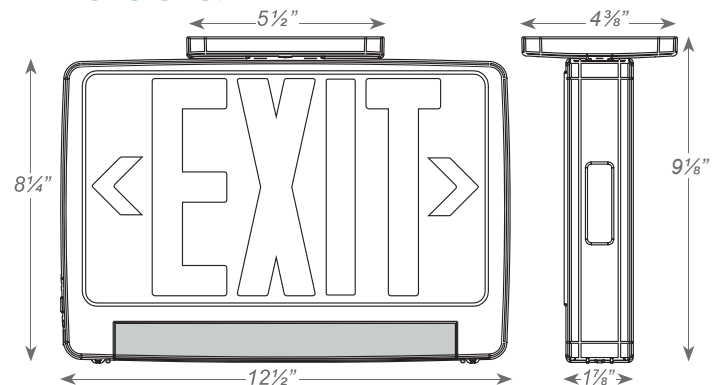

Dimensions: