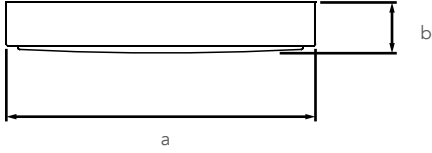

ETL/cETL Listed
Damp Location Listed

Dimension

Item	Diameter (a)	Height (b)
17W	14.0"	2.5"
23W	16.0"	2.5"

Project Name	
Catalog #	
Job Type	
Prepared By	
Notes	

Fixture Ordering Information

Part #	Wattage	Lumens	Kelvin	Voltage	Color
LL-CM-17-30-UNV-SN	17	1100	3000	120-277	Satin Nickel
LL-CM-17-30-UNV-ORB	17	1100	3000	120-277	Oil Rubbed Bronze
LL-CM-23-30-UNV-SN	23	1500	3000	120-277	Satin Nickel
LL-CM-23-30-UNV-ORB	23	1500	3000	120-277	Oil Rubbed Bronze