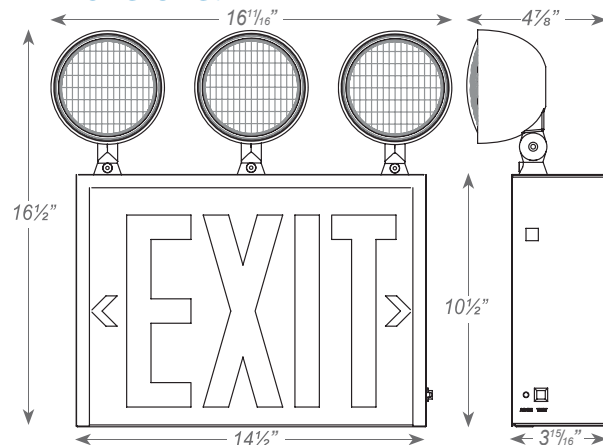

Dimensions: