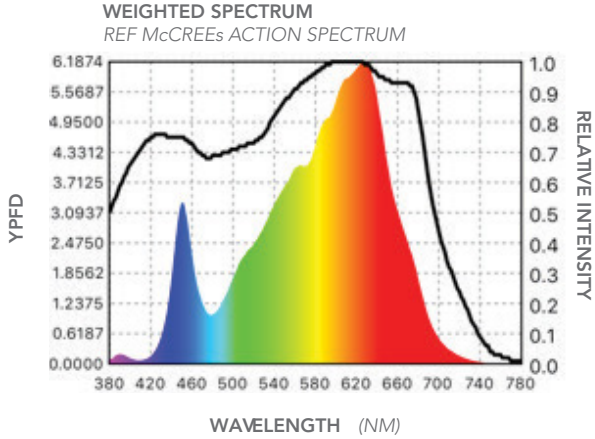

Specifications:

Light Source	L/H/W Weight
LED	36" / 2.5" / 10" 8lbs
Spectra	Mounting Height
Multi-White Daylight Analog	12 Inches Above Canopy
Spectra Efficacy (100W)	Operating Temperature
2.43 $\mu\text{mol}/\text{J}$	0°F - 90°F
PPF (100W)	Thermal Management
250 $\mu\text{mol}/\text{sec}$	Passive Connection
Input Power	Dimming
80W-100W MAX	0-10V / PWM / Manual Preset
Input Voltage / Current (660W)	Lifetime per TM21 L70 / L90
120 @ .85A 240 @ .43A 277 @ .40A	80K hrs / 35K hrs

Warranty/Listing:

- 5-year standard warranty.

Dimensions:

PPF/J Dimming

PPF Dimming

Electrical Data:

	WAVELENGTH RANGE (NM)	PHOTON FLUX (UMOL/SEC)
UVA	380 - 390	3.01678
	390 - 400	1.942521
	400 - 410	0.612087
	410 - 420	0.949889
VIOLET	420 - 430	3.460108
	430 - 440	12.0363
	440 - 450	38.19757
	450 - 460	46.98837
BLUE	460 - 470	28.05731
	470 - 480	18.29606
	480 - 490	18.3791
	490 - 500	25.25107
CYAN	500 - 510	34.62888
	510 - 520	42.18497
	520 - 530	47.46799
	530 - 540	51.72017
GREEN	540 - 550	56.16792
	550 - 560	61.78926
	560 - 570	69.103
	570 - 580	77.60798
YELLOW	580 - 590	85.98498

	WAVELENGTH RANGE (NM)	PHOTON FLUX (UMOL/SEC)
ORANGE	590 - 600	92.38846
	600 - 610	94.54355
	610 - 620	92.10387
	620 - 630	85.1003
RED	630 - 640	75.21533
	640 - 650	63.24295
	650 - 660	51.55666
	660 - 670	40.30801
INFRARED	670 - 680	30.99211
	680 - 690	23.94367
	690 - 700	18.00129
	700 - 710	13.42406
	710 - 720	9.884298
	720 - 730	7.291906
	730 - 740	5.425936
	740 - 750	4.064828
	750 - 760	3.045051
	760 - 770	2.32743
	770 - 780	1.872185