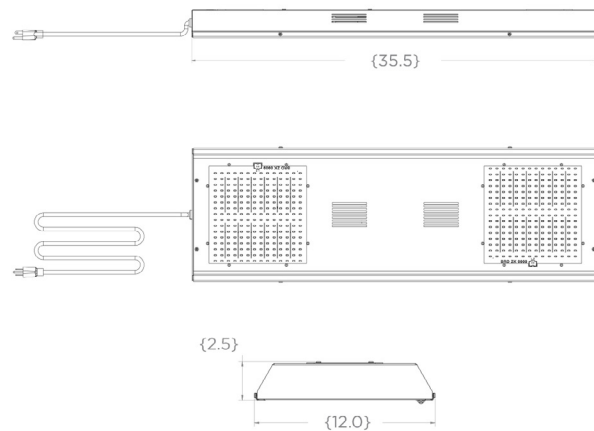

Specifications:

Light Source	L/H/W Weight
LED	36" / 2.5" / 10" 8lbs
Spectra	Mounting Height
Multi-White Daylight Analog	12 Inches Above Canopy
Spectra Efficacy (100W)	Operating Temperature
2.43 $\mu\text{mol}/\text{J}$	0°F - 90°F
PPF (100W)	Thermal Management
250 $\mu\text{mol}/\text{sec}$	Passive Connection
Input Power	Dimming
80W-100W MAX	0-10V / PWM / Manual Preset
Input Voltage / Current (660W)	Lifetime per TM21 L70 / L90
120 @ .85A 240 @ .43A 277 @ .40A	80K hrs / 35K hrs

Warranty/Listing:

- 5-year standard warranty.

Dimensions:

PPF/J Dimming

PPF Dimming

Electrical Data:

	WAVELENGTH RANGE (NM)	PHOTON FLUX (UMOL/SEC)
UVA	380 - 390	3.01678
	390 - 400	1.942521
	400 - 410	0.612087
	410 - 420	0.949889
VIOLET	420 - 430	3.460108
	430 - 440	12.0363
	440 - 450	38.19757
	450 - 460	46.98837
BLUE	460 - 470	28.05731
	470 - 480	18.29606
	480 - 490	18.3791
	490 - 500	25.25107
CYAN	500 - 510	34.62888
	510 - 520	42.18497
	520 - 530	47.46799
	530 - 540	51.72017
GREEN	540 - 550	56.16792
	550 - 560	61.78926
	560 - 570	69.103
	570 - 580	77.60798
YELLOW	580 - 590	85.98498

Project Name	
Catalog #	
Job Type	
Prepared By	
Notes	

Fixture Ordering Information

Model	Power		Spectrum		Input Voltage		Cord	
LL-CTZC	100 80	100W (standard) 80W	V U	40/57 (standard) 30/50	ST HV	90-305VAC (standard) 180-528VAC	# #W #N5 #N6 #L7	Length (10' standard) Whip (no plug) 5-15P 6-15P L7-15P