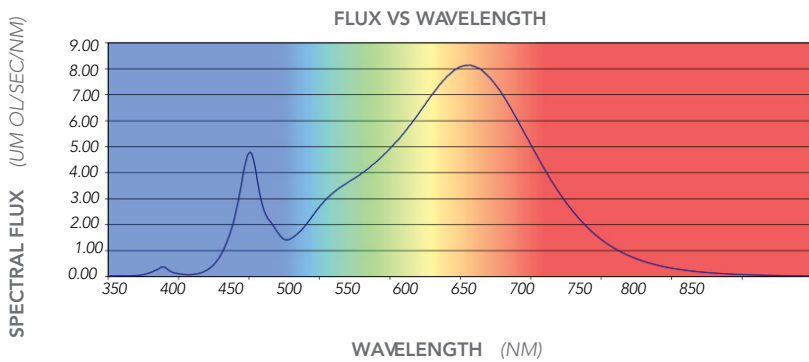

Specifications:

Light Source	L/H/W Weight
LED	36" / 2.5" / 10" 8lbs
Spectra	Mounting Height
Multi-White Daylight Analog	12 Inches Above Canopy
Spectra Efficacy (100W)	Operating Temperature
2.43 $\mu\text{mol}/\text{J}$	0°F - 90°F
PPF (100W)	Thermal Management
250 $\mu\text{mol}/\text{sec}$	Passive Connection
Input Power	Dimming
80W-100W MAX	0-10V / PWM / Manual Preset
Input Voltage / Current (660W)	Lifetime per TM21 L70 / L90
120 @ .85A 240 @ .43A 277 @ .40A	80K hrs / 35K hrs

Warranty/Listing:

- 5-year standard warranty.

Dimensions:

PPF/J Dimming

PPF Dimming

Electrical Data:

	WAVELENGTH RANGE (NM)	PHOTON FLUX (UMOL/SEC)
UVA	380 - 390	3.01678
	390 - 400	1.942521
	400 - 410	0.612087
	410 - 420	0.949889
VIOLET	420 - 430	3.460108
	430 - 440	12.0363
	440 - 450	38.19757
	450 - 460	46.98837
BLUE	460 - 470	28.05731
	470 - 480	18.29606
	480 - 490	18.3791
	490 - 500	25.25107
CYAN	500 - 510	34.62888
	510 - 520	42.18497
	520 - 530	47.46799
	530 - 540	51.72017
GREEN	540 - 550	56.16792
	550 - 560	61.78926
	560 - 570	69.103
	570 - 580	77.60798
YELLOW	580 - 590	85.98498

	WAVELENGTH RANGE (NM)	PHOTON FLUX (UMOL/SEC)
ORANGE	590 - 600	92.38846
	600 - 610	94.54355
	610 - 620	92.10387
	620 - 630	85.1003
RED	630 - 640	75.21533
	640 - 650	63.24295
	650 - 660	51.55666
	660 - 670	40.30801
INFRARED	670 - 680	30.99211
	680 - 690	23.94367
	690 - 700	18.00129
	700 - 710	13.42406
	710 - 720	9.884298
	720 - 730	7.291906
	730 - 740	5.425936
	740 - 750	4.064828
	750 - 760	3.045051
	760 - 770	2.32743
	770 - 780	1.872185