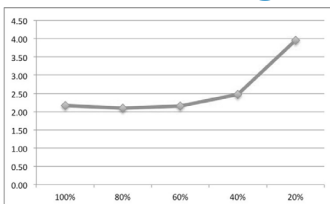

Specifications:

Light Source	L/H/W Weight
LED	36" / 2.5" / 10" 8lbs
Spectra	Mounting Height
Multi-White Daylight Analog	12 Inches Above Canopy
Spectra Efficacy (100W)	Operating Temperature
2.43 $\mu\text{mol}/\text{J}$	0°F - 90°F
PPF (100W)	Thermal Management
250 $\mu\text{mol}/\text{sec}$	Passive Connection
Input Power	Dimming
80W-100W MAX	0-10V / PWM / Manual Preset
Input Voltage / Current (660W)	Lifetime per TM21 L70 / L90
120 @ .85A 240 @ .43A 277 @ .40A	80K hrs / 35K hrs

Warranty/Listing:

- 5-year standard warranty.

Dimensions:

PPF/J Dimming

PPF Dimming

Electrical Data:

	WAVELENGTH RANGE (NM)	PHOTON FLUX (UMOL/SEC)
UVA	380 - 390	3.01678
	390 - 400	1.942521
	400 - 410	0.612087
	410 - 420	0.949889
VIOLET	420 - 430	3.460108
	430 - 440	12.0363
	440 - 450	38.19757
	450 - 460	46.98837
BLUE	460 - 470	28.05731
	470 - 480	18.29606
	480 - 490	18.3791
	490 - 500	25.25107
CYAN	500 - 510	34.62888
	510 - 520	42.18497
	520 - 530	47.46799
	530 - 540	51.72017
GREEN	540 - 550	56.16792
	550 - 560	61.78926
	560 - 570	69.103
	570 - 580	77.60798
YELLOW	580 - 590	85.98498

	WAVELENGTH RANGE (NM)	PHOTON FLUX (UMOL/SEC)
ORANGE	590 - 600	92.38846
	600 - 610	94.54355
	610 - 620	92.10387
	620 - 630	85.1003
RED	630 - 640	75.21533
	640 - 650	63.24295
	650 - 660	51.55666
	660 - 670	40.30801
INFRARED	670 - 680	30.99211
	680 - 690	23.94367
	690 - 700	18.00129
	700 - 710	13.42406
	710 - 720	9.884298
	720 - 730	7.291906
	730 - 740	5.425936
	740 - 750	4.064828
	750 - 760	3.045051
	760 - 770	2.32743
	770 - 780	1.872185