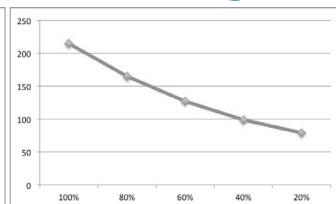

Specifications:

Light Source	L/H/W Weight
LED	36" / 2.5" / 10" 8lbs
Spectra	Mounting Height
Multi-White Daylight Analog	12 Inches Above Canopy
Spectra Efficacy (100W)	Operating Temperature
2.43 $\mu\text{mol}/\text{J}$	0°F - 90°F
PPF (100W)	Thermal Management
250 $\mu\text{mol}/\text{sec}$	Passive Connection
Input Power	Dimming
80W-100W MAX	0-10V / PWM / Manual Preset
Input Voltage / Current (660W)	Lifetime per TM21 L70 / L90
120 @ .85A 240 @ .43A 277 @ .40A	80K hrs / 35K hrs

Warranty/Listing:

- 5-year standard warranty.

Dimensions:

PPF/J Dimming

PPF Dimming

Electrical Data:

	WAVELENGTH RANGE (NM)	PHOTON FLUX (UMOL/SEC)
UVA	380 - 390	3.01678
	390 - 400	1.942521
	400 - 410	0.612087
	410 - 420	0.949889
VIOLET	420 - 430	3.460108
	430 - 440	12.0363
	440 - 450	38.19757
	450 - 460	46.98837
BLUE	460 - 470	28.05731
	470 - 480	18.29606
	480 - 490	18.3791
	490 - 500	25.25107
CYAN	500 - 510	34.62888
	510 - 520	42.18497
	520 - 530	47.46799
	530 - 540	51.72017
GREEN	540 - 550	56.16792
	550 - 560	61.78926
	560 - 570	69.103
	570 - 580	77.60798
YELLOW	580 - 590	85.98498

	WAVELENGTH RANGE (NM)	PHOTON FLUX (UMOL/SEC)
ORANGE	590 - 600	92.38846
	600 - 610	94.54355
	610 - 620	92.10387
	620 - 630	85.1003
RED	630 - 640	75.21533
	640 - 650	63.24295
	650 - 660	51.55666
	660 - 670	40.30801
INFRARED	670 - 680	30.99211
	680 - 690	23.94367
	690 - 700	18.00129
	700 - 710	13.42406
	710 - 720	9.884298
	720 - 730	7.291906
	730 - 740	5.425936
	740 - 750	4.064828
	750 - 760	3.045051
	760 - 770	2.32743
	770 - 780	1.872185