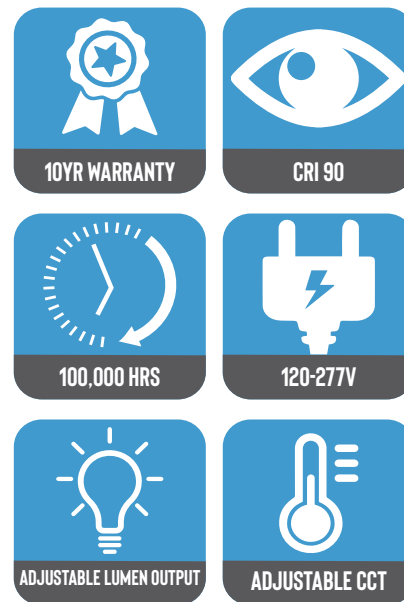

Litelume LED Center Volumetric Troffer Adjustalume Series

The Litelume LED Center Volumetric Troffer (LL-CVT) Adjustalume Series is a recessed luminaire designed for retrofit or new construction. This architectural fixture adopts the latest in optical and LED technology providing an evenly pleasant volumetric illuminance. Featuring 3 level lumen output and 3 color adjustable CCT, allowing for customized energy savings and comfortability. High Power factor .90 and low THD.

PRODUCT FEATURES

Adjustable Lumen Output and Color

		<p>This commercial troffer features adjustable lumen output for three distinct lumen levels equivalent to various fluorescent lamp combinations. Simply adjust the lamp power to the desired lumen output by sliding the selector switch on top of the fixture.</p>	Size	Power	Lumens	Color
			2x2	Low-20W Med-25W High-30W	2540 3175 3810	3500 4000 5000
			2x4	Low-25W Med-30W High-34W	2175 3810 4318	

FOR QUICKSHIP INFORMATION PLEASE SEE PAGE 2

Litelume LED Center Volumetric Troffer Adjustalume Series

Fixture Ordering Information

Part #	Wattage	Lumens	Kelvin	Voltage
LL-CVT-22	20/25/30	2540/3175/3810	3500/4000/5000	120-277
LL-CVT-24	25/30/34	3175/3810/4318	3500/4000/5000	120-277