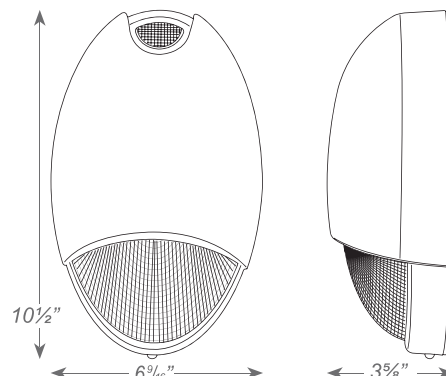

Dimensions: