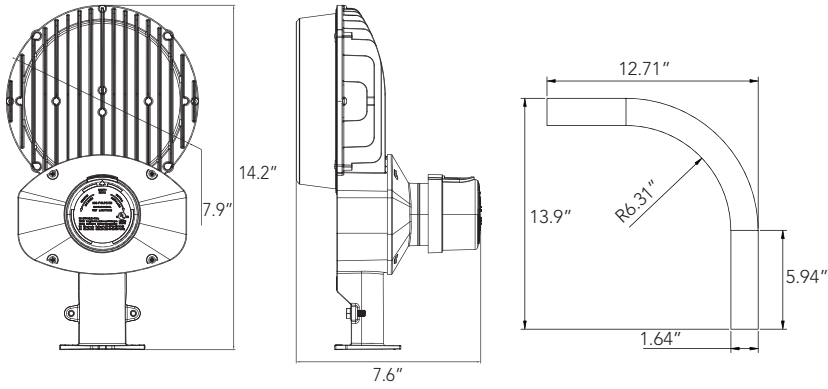

Dimension

Item	Width	Length	Height	Weight
45W	7.9"	14.2"	7.6"	4.54 lb
65W	7.9"	14.2"	7.6"	4.80 lb
90W	7.9"	14.2"	7.6"	5.03 lb

Photometrics

Project Name	
Catalog #	
Job Type	
Prepared By	
Notes	

Fixture Ordering Information