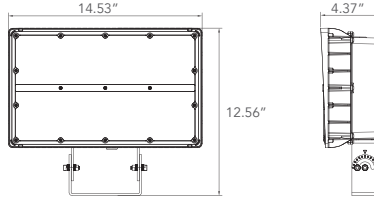

Trunnion Mount