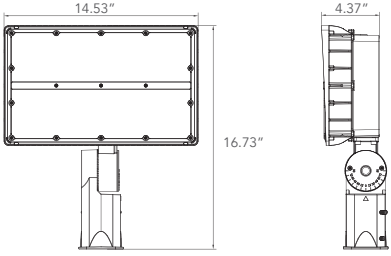

Dimension

Item	Width	Length	Height	Weight
Floodlight (135W) w/ Slipfitter Mount	4.37"	14.53"	16.73"	14.171 lb
Floodlight (135W) w/ Trunnion Mount	4.37"	14.53"	12.56"	13.431 lb
Floodlight (200W) w/ Slipfitter Mount	4.37"	14.53"	16.73"	14.146 lb
Floodlight (200W) w/ Trunnion Mount	4.37"	14.53"	12.56"	14.405 lb

Slipfitter Mount