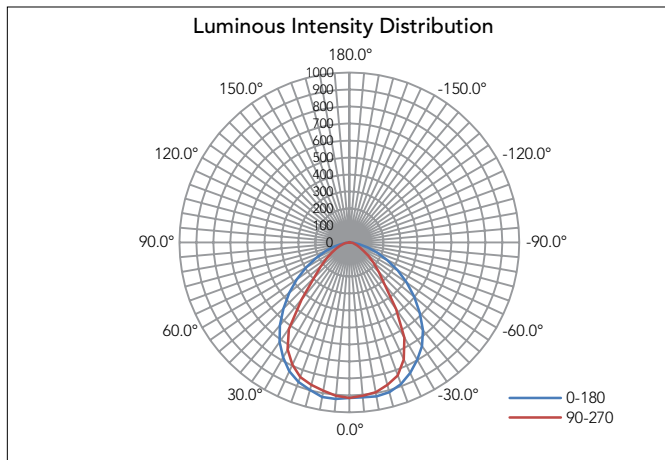

Photometrics

15W