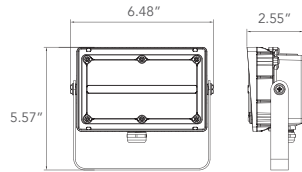

Dimension

Item	Width	Length	Height	Weight
Floodlight (15W) w/ Knuckle Mount	1.45"	4.72"	5.93"	1.609 lb
Floodlight (15W) w/ Yoke Mount	1.45"	5.36"	4.67"	1.697 lb
Floodlight (27W) w/ Knuckle Mount	1.75"	7.08"	7.41"	1.697 lb
Floodlight (27W) w/ Yoke Mount	1.75"	7.72"	6.15"	1.785 lb

Knuckle Mount

Yoke Mount

Mounting Options

Knuckle Mount- Die-cast aluminum knuckle provides flexibility in mounting from a variety of areas.

Yoke Mount- Die-cast aluminum yoke is easily adapted to many surfaces and allows easy fixture aiming angles.

Photometrics

15W

27W