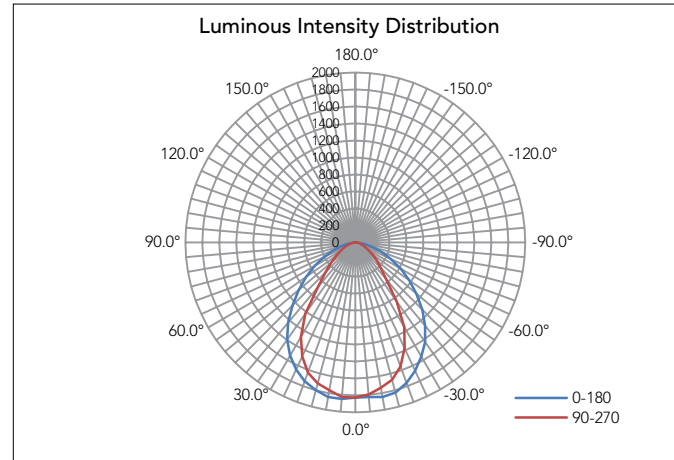

Dimension

Item	Width	Length	Height	Weight
Floodlight (15W) w/ Knuckle Mount	1.45"	4.72"	5.93"	1.609 lb
Floodlight (15W) w/ Yoke Mount	1.45"	5.36"	4.67"	1.697 lb
Floodlight (27W) w/ Knuckle Mount	1.75"	7.08"	7.41"	1.697 lb
Floodlight (27W) w/ Yoke Mount	1.75"	7.72"	6.15"	1.785 lb

Knuckle Mount

Yoke Mount

Mounting Options

Knuckle Mount- Die-cast aluminum knuckle provides flexibility in mounting from a variety of areas.

Yoke Mount- Die-cast aluminum yoke is easily adapted to many surfaces and allows easy fixture aiming angles.

Photometrics

15W

27W