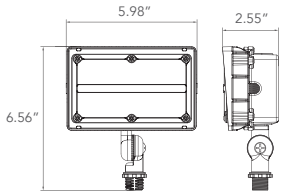

Dimension

Item	Width	Length	Height	Weight
Floodlight (15W) w/ Knuckle Mount	1.45"	4.72"	5.93"	1.609 lb
Floodlight (15W) w/ Yoke Mount	1.45"	5.36"	4.67"	1.697 lb
Floodlight (27W) w/ Knuckle Mount	1.75"	7.08"	7.41"	1.697 lb
Floodlight (27W) w/ Yoke Mount	1.75"	7.72"	6.15"	1.785 lb

Knuckle Mount