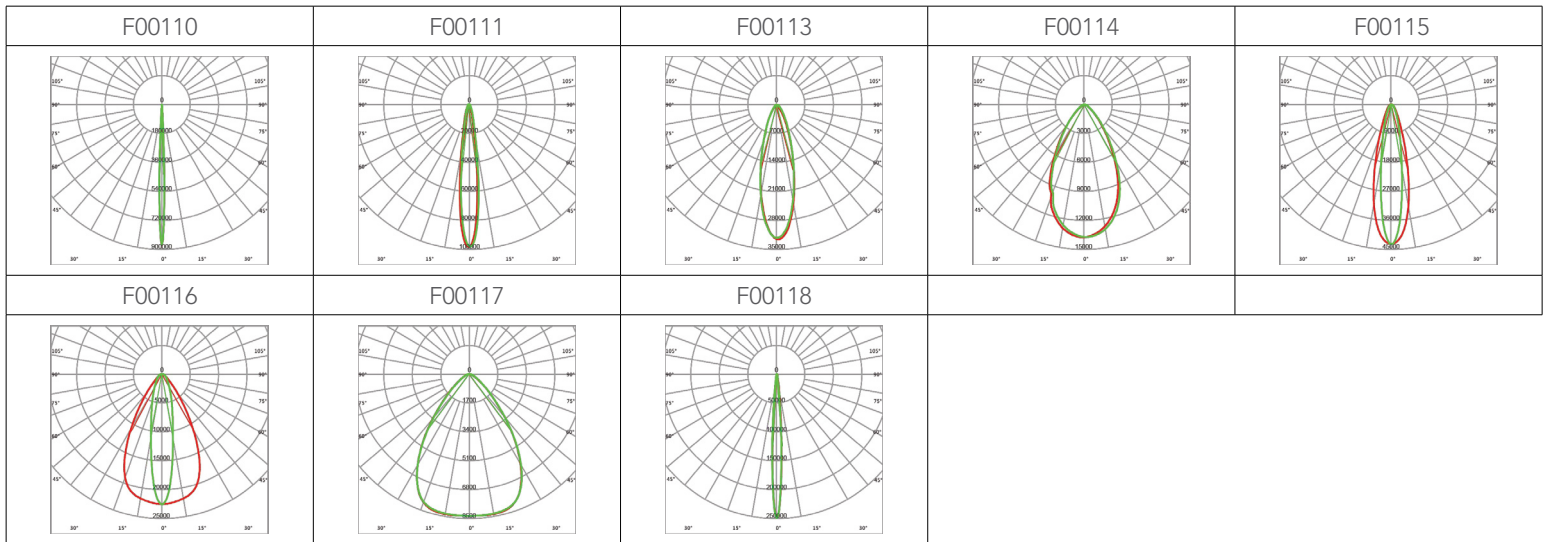

Ratings & Certificates

ETL Listed
IP66

Intertek

Dimensions

Item	Width	Length	Height
35W	3.94"	8.64"	12.99"
100W/150W	6.30"	17.72"	17.69"

Photometrics

Mounting

Accessories

Safety Rope	Ground Spike	Visor	Embrace Hoop
			
Clamp Brace			
			

Project Name	
Catalog #	
Job Type	
Prepared By	
Notes	

Fixture Ordering Information

Part #	Wattage	Lumens	Kelvin	Voltage	Dimming
LL-FL39-35-40-UNV-010	35	3500	4000K (2200K,3000K, 5000K optional)	120-277	0-10V
LL-FL39-100-40-UNV-010	100	7000	4000K (2200K,3000K, 5000K optional)	120-277	0-10V
LL-FL39-150-40-UNV-010	150	15000	4000K (2200K,3000K, 5000K optional)	120-277	0-10V
LL-FL39-35-RGB-UNV-DMX	35	3500	RGB	120-277	DMX
LL-FL39-100-RGB-UNV-DMX	100	7000	RGB	120-277	DMX
LL-FL39-150-RGB-UNV-DMX	150	15000	RGB	120-277	DMX
LL-FL39-35-RGBW-UNV-DMX	35	3500	RGBW (4000K)	120-277	DMX
LL-FL39-100-RGBW-UNV-DMX	100	7000	RGBW (4000K)	120-277	DMX
LL-FL39-150-RGBW-UNV-DMX	150	15000	RGBW (4000K)	120-277	DMX
LL-FL39-35-ADJ-UNV-DMX	35	3500	2200-4000 Adjustable White	120-277	DMX
LL-FL39-100-ADJ-UNV-DMX	100	7000	2200-4000 Adjustable White	120-277	DMX
LL-FL39-150-ADJ-UNV-DMX	150	15000	2200-4000 Adjustable White	120-277	DMX