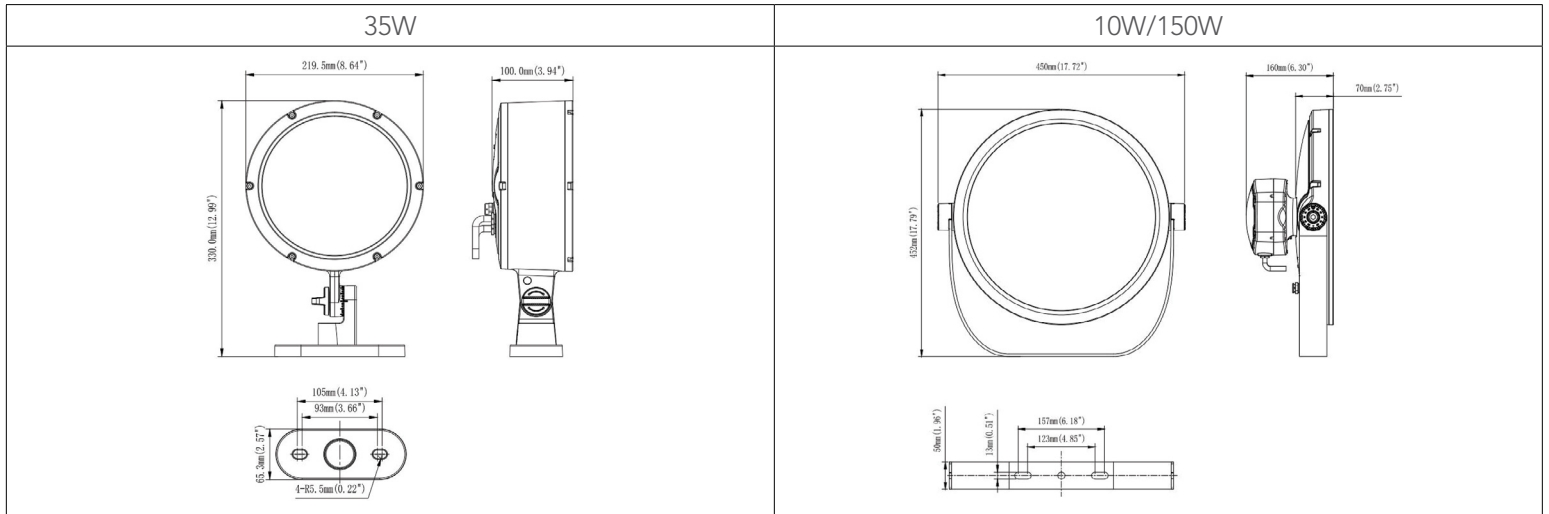

Fixture Information

Size:	35W/100W/150W
Housing:	Aluminum Alloy
Finish:	Powder Coating
Color:	Silver
Mounting:	Base Mounting Bracket Mounting Embrace hoop Mounting Ground spike Mounting
Lens:	PC+PMMA lens
Voltage:	Standard: 120-277V
Operating Temperature:	-30°C to + 50°C (-22°F to 122°F)
Power Factor:	>.92
CRI:	80
Surge Protector:	SOSEN: 10kV lline-earth, 6kV line-line MOSO: 10kV lline-earth, 5kV line-line CZCL: 6kV lline-earth, 4kV line-line
Dimming:	0-10V DMX
Warranty:	5 Years

Ratings & Certificates

ETL Listed
IP66

Intertek

Dimensions

Item	Width	Length	Height
35W	3.94"	8.64"	12.99"
100W/150W	6.30"	17.72"	17.69"

Photometrics

Mounting

Accessories

Safety Rope	Ground Spike	Visor	Embrace Hoop
			
Clamp Brace			
			

Project Name	
Catalog #	
Job Type	
Prepared By	
Notes	

Fixture Ordering Information

Part #	Wattage	Lumens	Kelvin	Voltage	Dimming
LL-FL39-35-40-UNV-010	35	3500	4000K (2200K,3000K, 5000K optional)	120-277	0-10V
LL-FL39-100-40-UNV-010	100	7000	4000K (2200K,3000K, 5000K optional)	120-277	0-10V
LL-FL39-150-40-UNV-010	150	15000	4000K (2200K,3000K, 5000K optional)	120-277	0-10V
LL-FL39-35-RGB-UNV-DMX	35	3500	RGB	120-277	DMX
LL-FL39-100-RGB-UNV-DMX	100	7000	RGB	120-277	DMX
LL-FL39-150-RGB-UNV-DMX	150	15000	RGB	120-277	DMX
LL-FL39-35-RGBW-UNV-DMX	35	3500	RGBW (4000K)	120-277	DMX
LL-FL39-100-RGBW-UNV-DMX	100	7000	RGBW (4000K)	120-277	DMX
LL-FL39-150-RGBW-UNV-DMX	150	15000	RGBW (4000K)	120-277	DMX
LL-FL39-35-ADJ-UNV-DMX	35	3500	2200-4000 Adjustable White	120-277	DMX
LL-FL39-100-ADJ-UNV-DMX	100	7000	2200-4000 Adjustable White	120-277	DMX
LL-FL39-150-ADJ-UNV-DMX	150	15000	2200-4000 Adjustable White	120-277	DMX