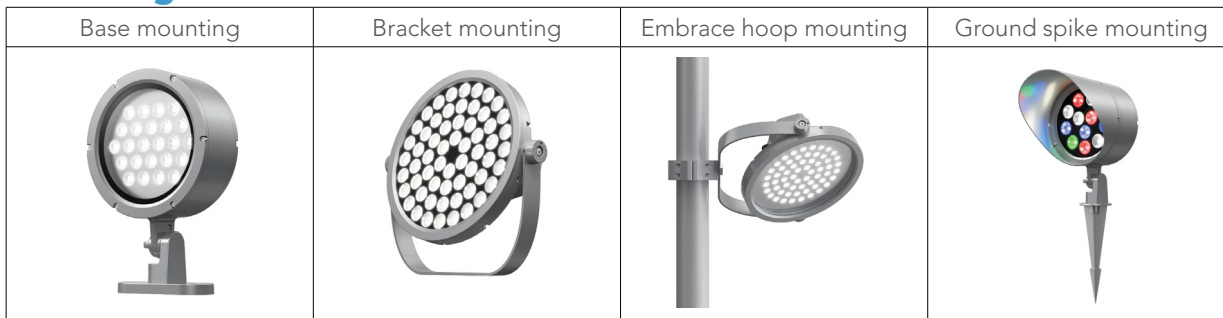

Dimensions

Item	Width	Length	Height
35W	3.94"	8.64"	12.99"
100W/150W	6.30"	17.72"	17.69"

Photometrics

Mounting