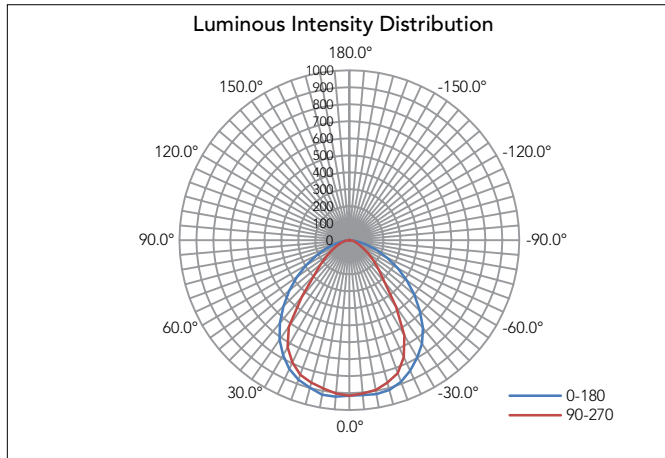

Photometrics

45W