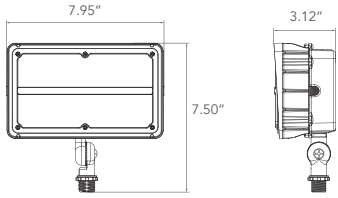

Dimension

Item	Width	Length	Height	Weight
Floodlight (45W) w/ Knuckle Mount	3.12"	7.95"	7.50"	2.932 lb
Floodlight (45W) w/ Yoke Mount	3.12"	8.47"	6.56"	3.527 lb
Floodlight (60W) w/ Knuckle Mount	3.12"	7.95"	7.50"	3.152 lb
Floodlight (60W) w/ Yoke Mount	3.12"	8.47"	6.56"	3.748 lb

Knuckle Mount