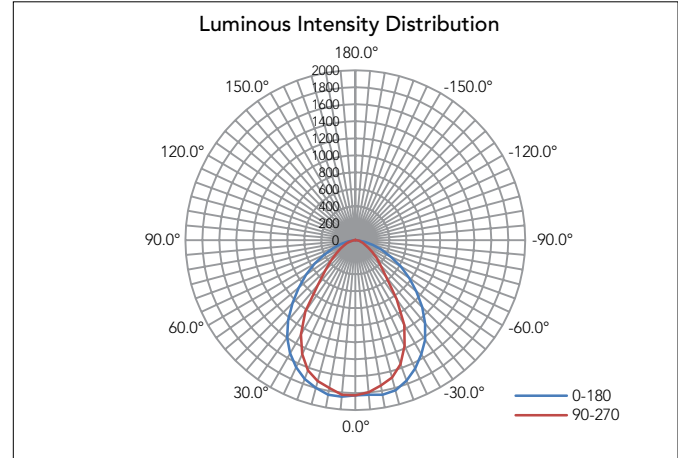

Dimension

Item	Width	Length	Height	Weight
Floodlight (45W) w/ Knuckle Mount	3.12"	7.95"	7.50"	2.932 lb
Floodlight (45W) w/ Yoke Mount	3.12"	8.47"	6.56"	3.527 lb
Floodlight (60W) w/ Knuckle Mount	3.12"	7.95"	7.50"	3.152 lb
Floodlight (60W) w/ Yoke Mount	3.12"	8.47"	6.56"	3.748 lb

Knuckle Mount

Yoke Mount

Mounting Options

Knuckle Mount- Die-cast aluminum knuckle provides flexibility in mounting from a variety of areas.

Yoke Mount- Die-cast aluminum yoke is easily adapted to many surfaces and allows easy fixture aiming angles.

Photometrics

45W

60W