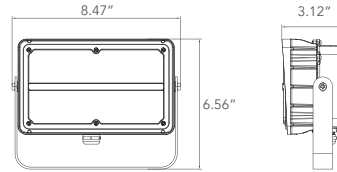

Dimension

Item	Width	Length	Height	Weight
Floodlight (45W) w/ Knuckle Mount	3.12"	7.95"	7.50"	2.932 lb
Floodlight (45W) w/ Yoke Mount	3.12"	8.47"	6.56"	3.527 lb
Floodlight (60W) w/ Knuckle Mount	3.12"	7.95"	7.50"	3.152 lb
Floodlight (60W) w/ Yoke Mount	3.12"	8.47"	6.56"	3.748 lb

Knuckle Mount

Yoke Mount

Mounting Options

Knuckle Mount- Die-cast aluminum knuckle provides flexibility in mounting from a variety of areas.

Yoke Mount- Die-cast aluminum yoke is easily adapted to many surfaces and allows easy fixture aiming angles.

Photometrics

45W

60W