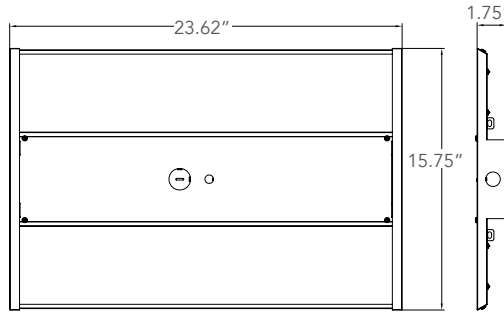

HB

Lifespan:

Features Philip Lumileds with up to 100,000 running hours

Ratings & Certificates

UL Listed For Damp Location
DLC Qualified*

QUICKSHIP AVAILABLE PLEASE SEE PG 3

Dimension

Item	Length	Width	Depth
90W/130W	23.62"	9.85"	1.75"
180W/210W	23.62"	15.75"	1.75"
270W/300W/370W	47.55"	24.01"	2.87"

90W/130W

180W/210W

270W/300W/370W

Mounting

- Standard: 60" Air Craft Cable Set
- Optional: Center Mounting Box

Photometrics

General

Project Name	
Catalog #	
Job Type	
Prepared By	
Notes	