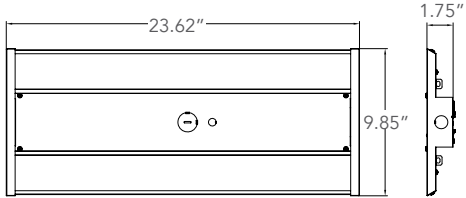

HB

Lifespan:

Features Philip Lumileds with up to 100,000 running hours

Ratings & Certificates

UL Listed For Damp Location
DLC Qualified*

QUICKSHIP AVAILABLE PLEASE SEE PG 3

Dimension

Item	Length	Width	Depth
90W/130W	23.62"	9.85"	1.75"
180W/210W	23.62"	15.75"	1.75"
270W/300W/370W	47.55"	24.01"	2.87"

90W/130W

180W/210W

270W/300W/370W

Mounting

- Standard: 60" Air Craft Cable Set
- Optional: Center Mounting Box

Photometrics

General

Project Name	
Catalog #	
Job Type	
Prepared By	
Notes	