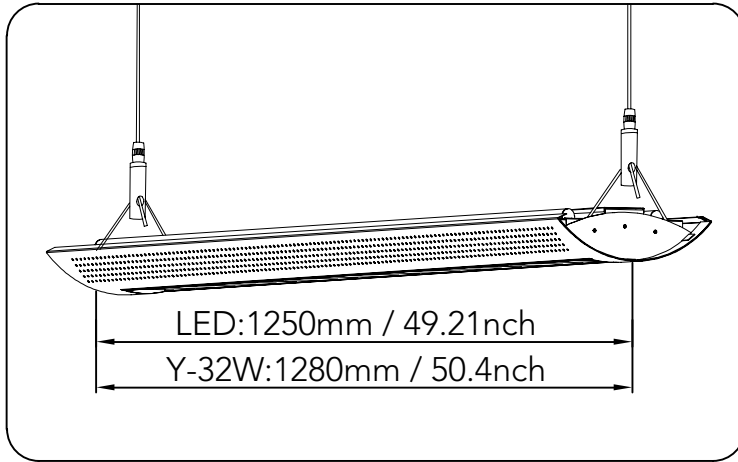

### Dimension

Item	Height	Width	Length
40W/50W	2.75"	11"	49.25"

### Installation Dimensions