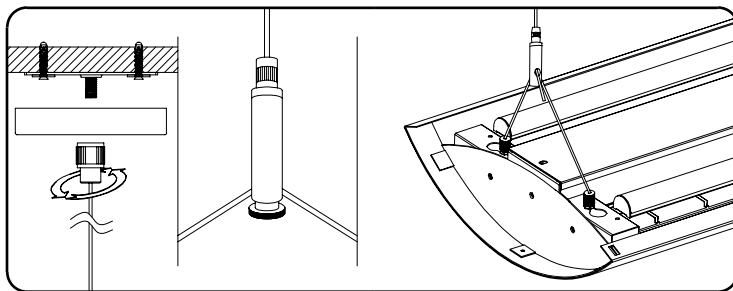

Suspended Mounting