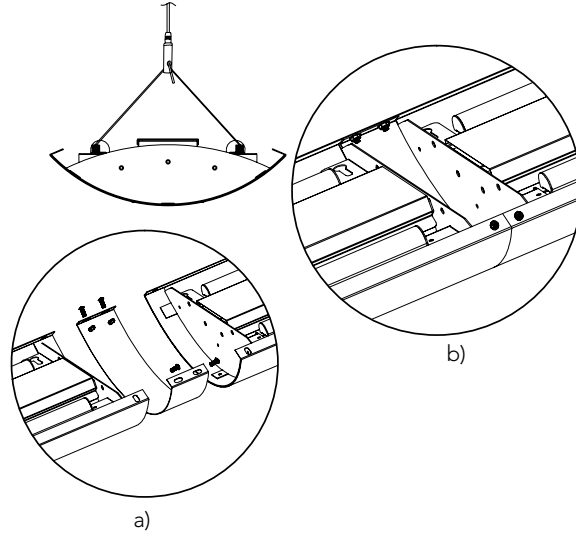

Product Profile