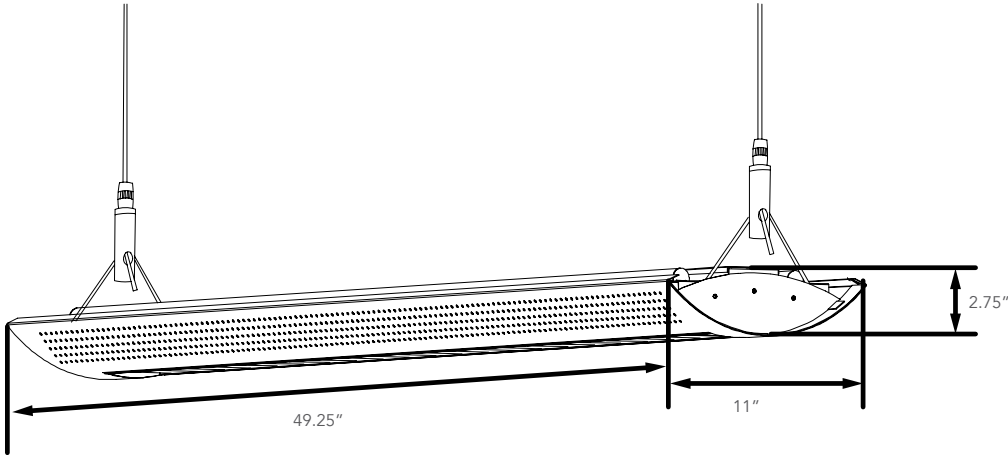

### Dimension

Item	Height	Width	Length
40W/50W	2.75"	11"	49.25"

### Installation Dimensions