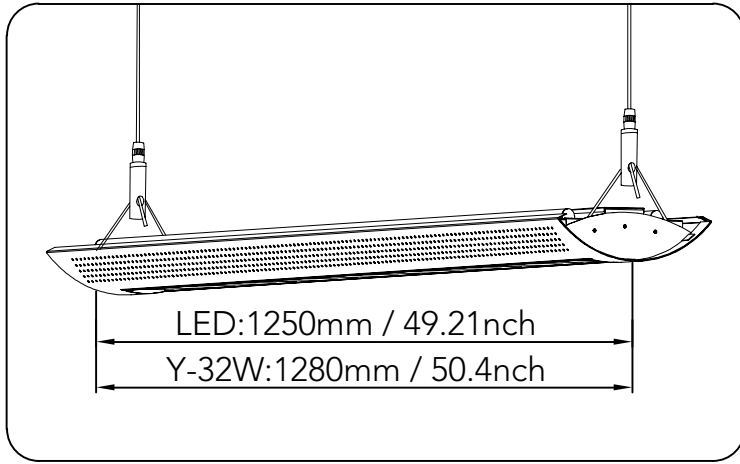

Installation Dimensions