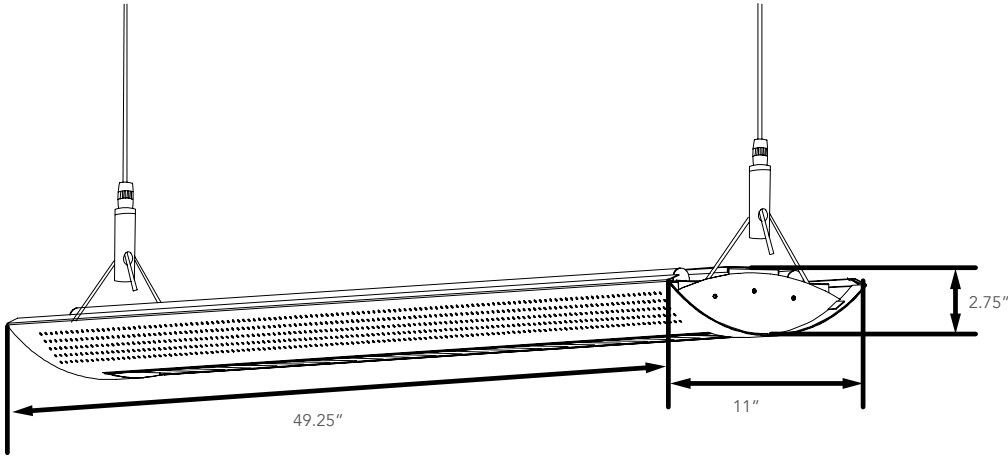

4000K

5000K

Lifespan:

Up to 100,000 running hours

Ratings & Certificates

UL Listed

Dimension

Item	Height	Width	Length
40W/50W	2.75"	11"	49.25"