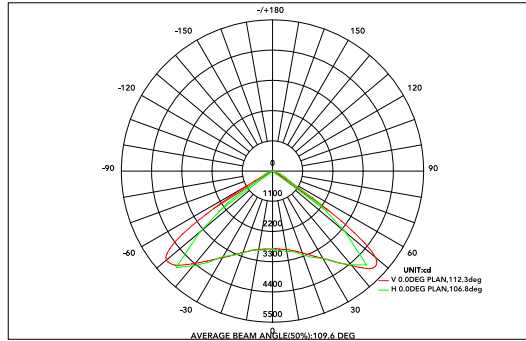

Dimensions

Item	Width	Length	Height
Post Top Area Light Large	21.97"	15.76"	21.97"

Photometric Data

107W