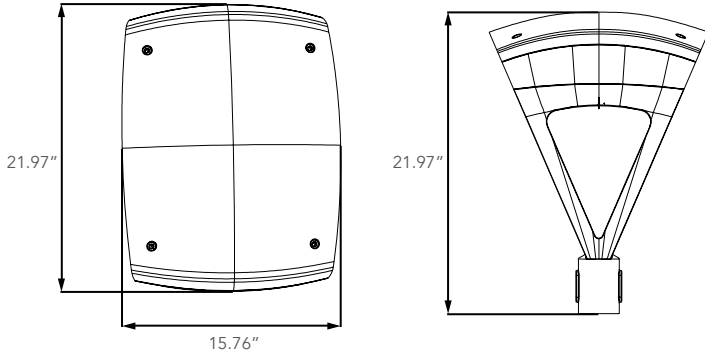

### Dimensions

Item	Width	Length	Height
Post Top Area Light Large	21.97"	15.76"	21.97"