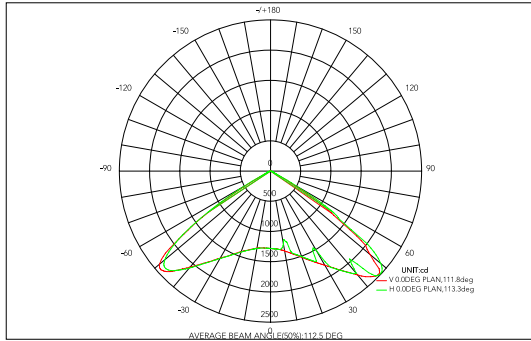

Photometric Data

51W