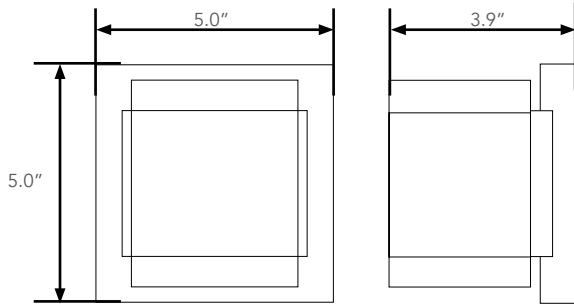

Applications: commercial, residential, hospitality and entertainment.

Fixture Information

Size:	10W
Housing:	Die-formed cold rolled steel
Finish:	Protective powder coat
Color:	Standard: Black (BK) Optional Special Order: Satin Nickel (SN) Optional Special Order: Oil Rubbed Bronze (ORB) Optional Special Order: Custom (CUS)
Mounting:	Standard: Wall Mount
Lens:	High Transmission Glass
CRI:	80
Power Factor:	.90
Voltage:	Standard: 120-277V
Warranty:	10-Year Limited Warranty

Ratings & Certificates

ETL/cETL Listed
Damp Location Listed
ADA Compliant

Dimension

Item	Width	Depth	Height
10W	5.0"	3.9"	5.0"

Project Name	
Catalog #	
Job Type	
Prepared By	
Notes	

Fixture Ordering Information