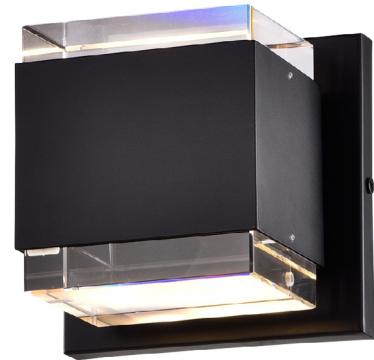

Sconce Block Mood

Description

The LITELUME™ Sconce Block Mood (LL-SBM) luminaire incorporates a simple fresh small form factor design. Features a die-formed cold rolled steel housing in black, with availability to special order in satin nickel, oil rubbed bronze or custom colors with a crystal glass lens. Offering a standard 10w model in 3000k or 4000k, high power factor and low THD.

Applications: commercial, residential, hospitality and entertainment.

Fixture Information

Size:	10W
Housing:	Die-formed cold rolled steel
Finish:	Protective powder coat
Color:	Standard: Black (BK) Optional Special Order: Satin Nickel (SN) Optional Special Order: Oil Rubbed Bronze (ORB) Optional Special Order: Custom (CUS)
Mounting:	Standard: Wall Mount
Lens:	High Transmission Glass
CRI:	80
Power Factor:	.90
Voltage:	Standard: 120-277V
Warranty:	10-Year Limited Warranty

Part #	Wattage	Lumens	Kelvin	Voltage	Color
LL-SBM-10-30-UNV-BK	10	650	3000	120-277	Black

* Please contact LITELUME for all Custom Option Requests

Special Order

Part #	Wattage	Lumens	Kelvin	Voltage	Color
LL-SBM-10-30-UNV-SN	10	650	3000	120-277	Satin Nickel
LL-SBM-10-30-UNV-ORB	10	650	3000	120-277	Oil Rubbed Bronze
LL-SBM-10-30-UNV-CUS	10	650	3000	120-277	Custom