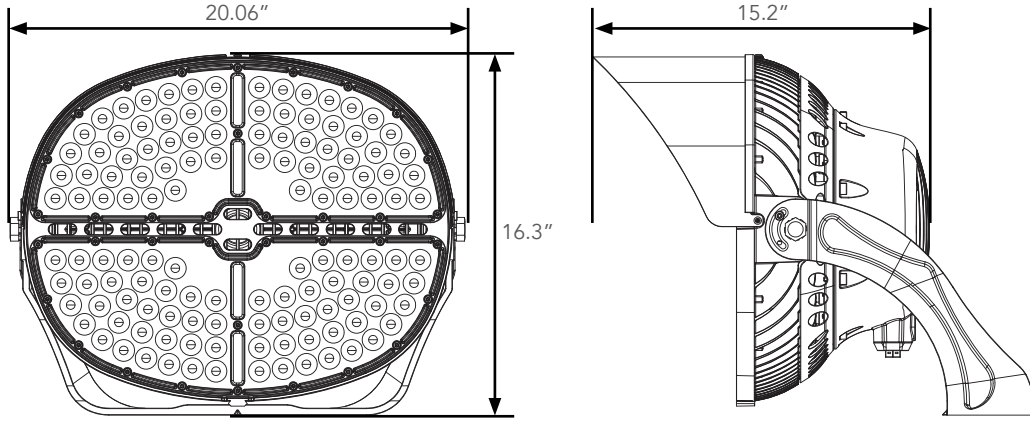

Fixture Information

Size:	350W/505W/600W
Housing:	Heavy Duty Die-cast Aluminum Housing
Finish:	Protective powdercoat
Color:	Standard: Black (BK) Custom Options Available
Mounting:	Standard: Heavy Duty Yoke Optional: Tenon Mount Adapter
Surge Protection:	Standard: Built-in suppression with Max 40KV @ 277-480V
Voltage:	Standard: 120-277V Optional: 480V
Power Factor:	.90 or greater
CRI:	70
EPA:	2.11
Operating Temperature:	-40°F to 131°F
Warranty:	5-Year Limited Warranty

Dimension & Weight

Item	Width	Length	Height	Weight
Sports Lighter Premium	17.46"	23.80"	18.50	64 lbs

Photometrics

Accessories

Tenon Adapter

Mounting Plate

Project Name	
Catalog #	
Job Type	
Prepared By	
Notes	