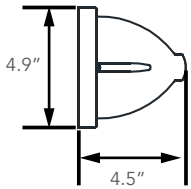

Lifespan:

50,000 running hours

Ratings & Certificates

UL Wet Location Listed

Dimension

Item	Width	Length	Height
15W	4.9"	4.5"	9.9"

Project Name	
Catalog #	
Job Type	
Prepared By	
Notes	

Fixture Ordering Information