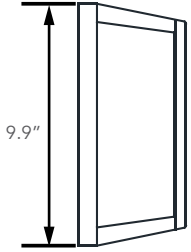

Lifespan:

50,000 running hours

Ratings & Certificates

UL Wet Location Listed

Dimension

Item	Width	Length	Height
15W	4.9"	4.5"	9.9"

Project Name	
Catalog #	
Job Type	
Prepared By	
Notes	

Fixture Ordering Information