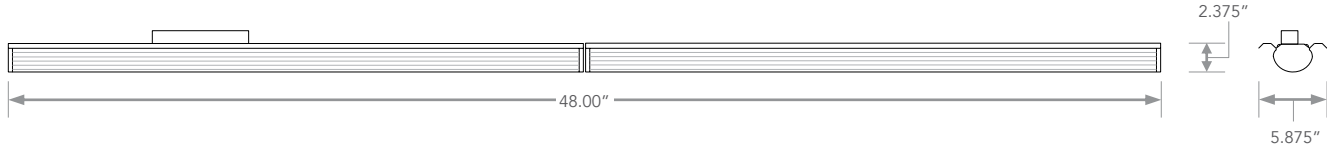

Dimension

| Item | Height | Width | Length | Weight |
|------|--------|-------|--------|---------|
| 46W | 2.00" | 5.00" | 48.00" | 8.4 lbs |

| | |
|---------------------|--|
| Project Name | |
| Catalog # | |
| Job Type | |
| Prepared By | |
| Notes | |