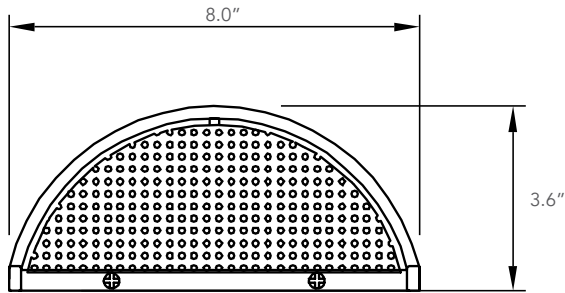

Applications: commercial, residential, hospitality and entertainment.

Fixture Information

Size:	15W
Housing:	Die-formed cold rolled steel
Finish:	Protective powder coat
Color:	Standard:Oil Rubbed Bronze (ORB)
Mounting:	Standard: Wall Mount
Lens:	Frosted Glass
CRI:	80
Power Factor:	.90
Voltage:	Standard: 120V
Warranty:	10-Year Limited Warranty

ETL/cETL Listed
Damp Location Listed

Dimension

Item	Width	Depth	Height
15W	8.0"	3.6"	14.0"

Project Name	
Catalog #	
Job Type	
Prepared By	
Notes	

Fixture Ordering Information

Part #	Wattage	Lumens	Kelvin	Voltage	Color
LL-SWF-15-30-120-ORB	15	1250	3000	120	Oil Rubbed Bronze