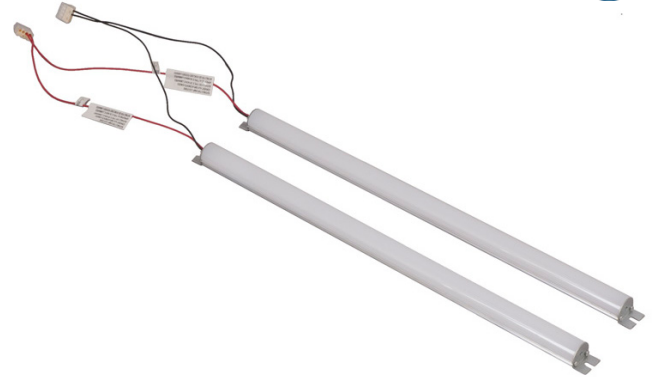

Troffer Retrofit Strip

Description

The Litelume Troffer Retrofit Strip (LL-TRS) is designed to transform existing fluorescent troffers or enclosures into high performance LED luminaires. Delivering general ambient lighting in a variety of indoor settings, including schools, offices, hospitals and stores. This high efficacy kit provides long-life and uniform illumination, as well as standard 0-10v DC dimming capability.

Fixture Information

Size:	20W/30W/45W/60W/90W
Housing:	Aluminum Extrusion Housing with Easy Mounting Bracket. Magnet Construction Makes Easy Pre-alignment on Installation
Finish:	Protective powdercoat
Color:	Standard: White
Lens:	High Transmission Acrylic Creates Excellent Light Distribution and Uniformity
Dimming:	Standard 0-10V
Operating Temperature:	-20°C to 50°C
Power Factor:	.95
CRI:	80
Voltage:	Standard: 120-277V
Warranty:	5-Year Limited Warranty

100,000 Hours

Ratings & Certificates

ETL listed

Project Name	
Catalog #	
Job Type	
Prepared By	
Notes	

Dimension

Item	Width	Length	Height
2x2	1"	20.7"	0.8"
2x4	1"	44.2"	0.8"

Fixture Ordering Information

Part #	Wattage	Lumens	Kelvin	Voltage
LL-TRS-22-2L-20-40-D	20W	2600	4000K	120-277
LL-TRS-22-3L-30-40-D	30W	3900	4000K	120-277
LL-TRS-24-2L-30-40-D	30W	3900	4000K	120-277
LL-TRS-24-3L-45-40-D	45W	5850	4000K	120-277
LL-TRS-24-4L-60-40-D	60W	7800	4000K	120-277
LL-TRS-44-6L-90-40-D	90W	11700	4000K	120-277