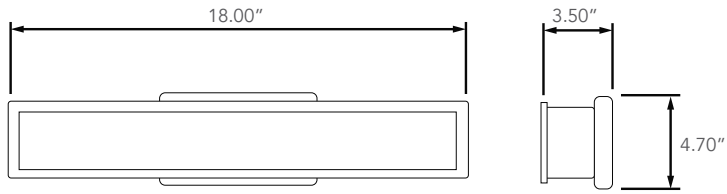

Applications: Hallway and Vanity lighting.

Fixture Information

Size:	16W (2 x 8w T10L BULB)
Lamp Base:	E26
Housing:	Die-formed cold rolled steel
Finish:	Protective powder coat
Color:	Standard: Oil Rubbed Bronze (ORB)
Mounting:	Standard: Wall Mount
Lens:	Metal
CRI:	80
Power Factor:	.90
Voltage:	Standard: 120V
Warranty:	10-Year Limited Warranty

ETL/cETL Listed
Damp Location Listed
ADA Compliant

Dimension

Item	Width	Height	Depth
16W	18.0"	4.7"	3.5"

Project Name	
Catalog #	
Job Type	
Prepared By	
Notes	

Fixture Ordering Information

Part #	Wattage	Lumens	Kelvin	Voltage	Color
LL-VBA-16-27-120-ORB	16	1600	2700	120	Oil Rubbed Bronze