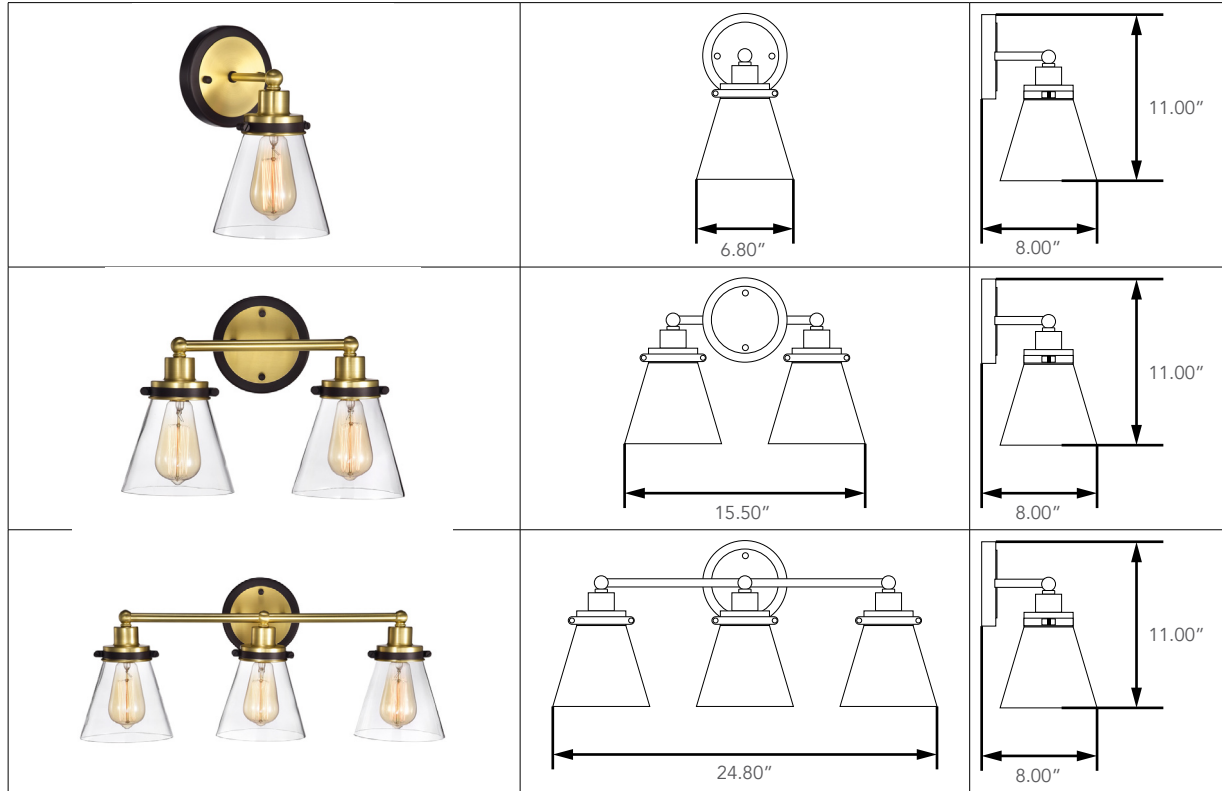

## Fixture Information

Size:	8W (1 x 8W Bulb) 16W (2 x 8W Bulb) 24W (3 X 8W Bulb)
Lamp Base:	E26
Housing:	Die-formed cold rolled steel
Finish:	Protective powder coat
Color:	Standard: Dark Bronze / Antique Brass (DBAB)
Mounting:	Standard: Wall Mount
Lens:	Clear Glass
CRI:	80
Power Factor:	.90
Voltage:	Standard: 120V
Warranty:	10-Year Limited Warranty

### Dimension

Item	Width	Height	Depth
8W	6.80"	11.00"	8.00"
16W	15.50"	11.00"	8.00"
24W	24.80"	11.00"	8.00"

<b>Project Name</b>	
<b>Catalog #</b>	
<b>Job Type</b>	
<b>Prepared By</b>	
<b>Notes</b>	