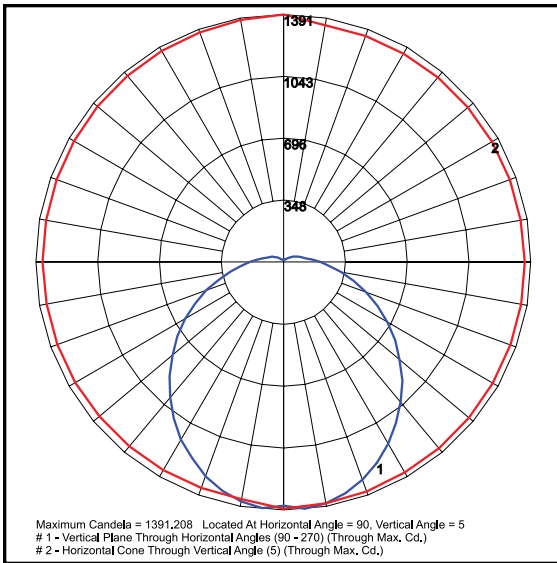

Performance Data

Lumen Output:

4,536 to 4,725 lm

Lumens Per Watt (typical):

117 to 121 lm/W

CCT:

4000K
5000K

Distribution

Type V

Lifespan:

147,000 hrs @ 25°C

Ratings & Certificates

CSA Listed for Wet Locations
IP65 rated

Dimension

Item	Height	Diameter
34W	6"	11.50"

Photometric