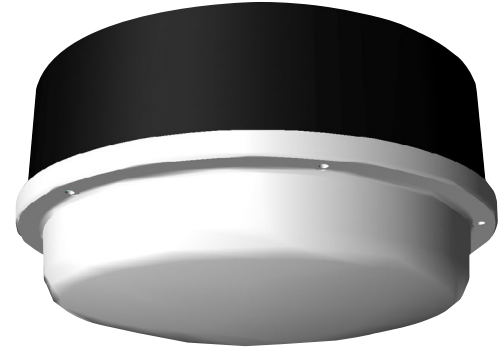

Vandal Resistant Round Low Profile

Description

The Litelume Vandal Resistant Round Low Profile (LL-VRRLP) Surface Mount luminaire is available for surface with an optical distribution designed specifically to replace HID lighting systems up to 100w MH or HPS. Typical lighting applications include retail centers, industrial parks, schools and universities, public transit and airports, office buildings and medical facilities. Mounting heights of 8 to 16 feet can be used based on light level and uniformity requirements.

Fixture Information

Size:	34W
Housing:	Die-cast Aluminum Housing
Finish:	Textured Architectural Bronze Powdercoat Finish Over a Chromate Conversion Coating
Lens:	SoftLED Low Profile LumaLens Opal UV-Stabilized Polycarbonate Vandal-Resistant Lens
CRI:	80
Temperature:	-40°C to +40°C
Voltage:	Standard: 120-277V Optional: 347-480V
Power Factor:	>.90
Surge Protector:	4 kVA
Sensor:	Standard: No sensor Optional: Microwave sensor with dimming Microwave ON/OFF Motion Sensor
Warranty:	10-Year Limited Warranty

Type V

Lifespan:

147,000 hrs @ 25°C

Ratings & Certificates

CSA Listed for Wet Locations
IP65 rated

Dimension

Item	Height	Diameter
34W	6"	11.50"

Photometric