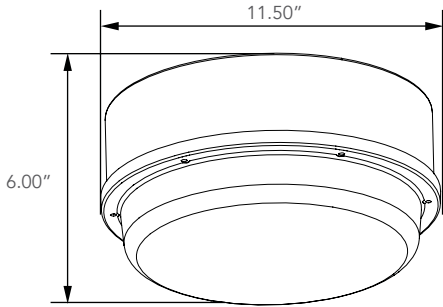

Type V

Lifespan:

147,000 hrs @ 25°C

Ratings & Certificates

CSA Listed for Wet Locations
IP65 rated

Dimension

Item	Height	Diameter
34W	6"	11.50"

Photometric