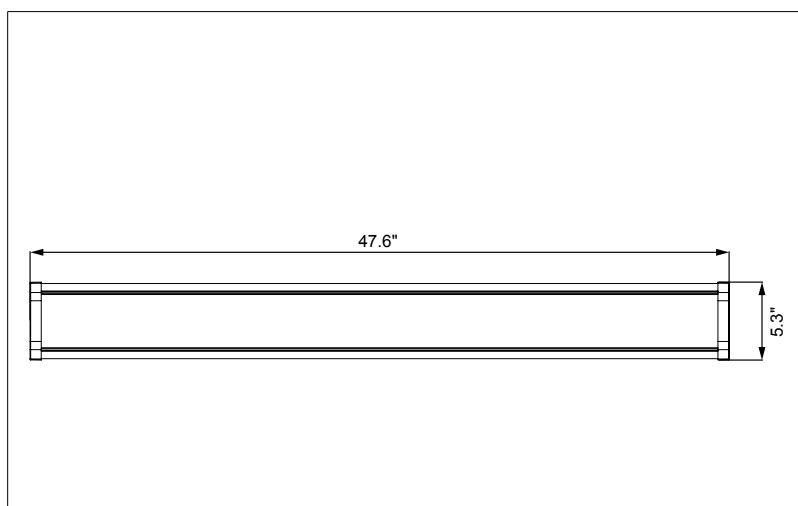

Litelume LED Wrap Around Narrow Adjustalume Series

The Litelume LED Wrap Around Narrow (LL-WAN) Adjustalume Series is a surface mounted luminaire designed for retrofit or new construction. Applications include offices, hallways, conference rooms, bathrooms and other low level traffic areas. Featuring 3 level lumen output and 3 color adjustable CCT, allowing for customized energy savings and comfortability. High Power factor .90 and low THD.

PRODUCT FEATURES

Temperature Rated at -20°C to +50°C (-4°F to 122°F)
Standard dimmable 0-10v

Adjustable Lumen Output and Color

This commercial wrap around features adjustable lumen output for three distinct lumen levels equivalent to various fluorescent lamp combinations. Simply adjust the lamp power to the desired lumen output by sliding the selector switch on top of the fixture.