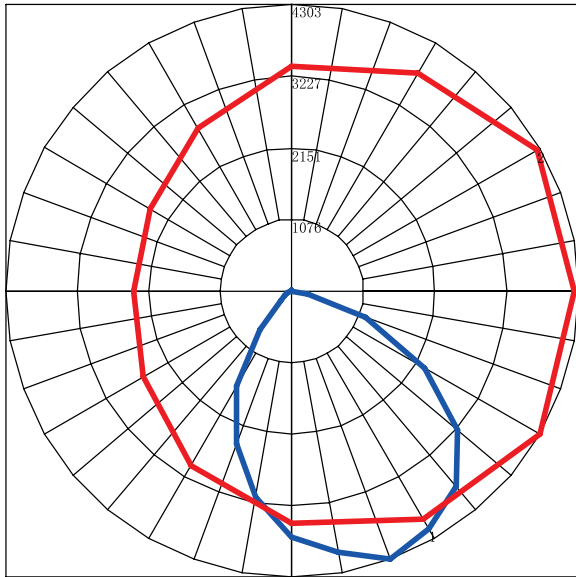

Performance Data

Lumen Output:

3811 to 8621 lm

Lumens Per Watt (typical):

120 to 131 lm/W

CCT:

3000K

4000K

5000K

Ratings & Certificates

UL & cUL Listed

Dimensions

Item	Width	Height	Length
15W/30W/50W/72W	9.25"	7.1"	18.1"

Photometrics

Project Name	
Catalog #	
Job Type	
Prepared By	
Notes	

Fixture Ordering Information