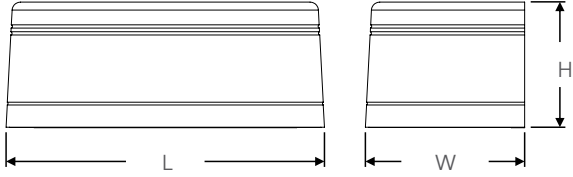

5000K

Ratings & Certificates

UL & cUL Listed

Dimensions

Item	Width	Height	Length
15W/30W/50W/72W	9.25"	7.1"	18.1"

Photometrics

Project Name	
Catalog #	
Job Type	
Prepared By	
Notes	

Fixture Ordering Information