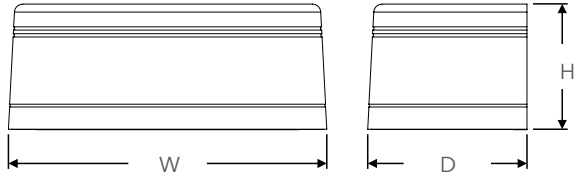

5000K

Ratings & Certificates

UL & cUL Listed

Dimensions

Item	Depth	Height	Width
40W	9.25"	7.1"	18.1"

Photometrics

Project Name	
Catalog #	
Job Type	
Prepared By	
Notes	

Fixture Ordering Information