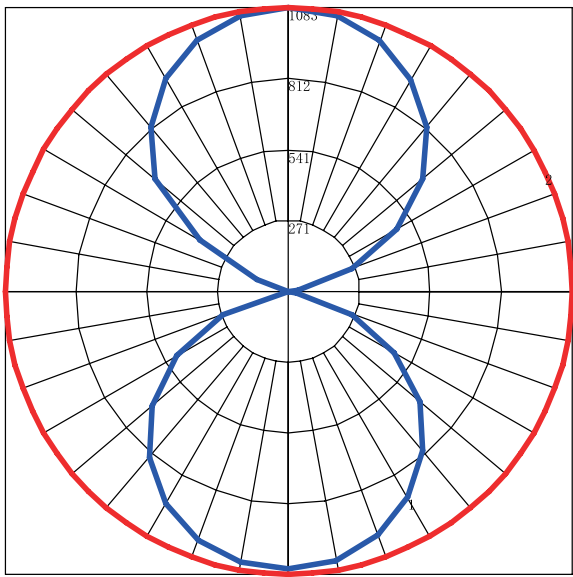

5000K

Ratings & Certificates

UL & cUL Listed

Dimensions

Item	Depth	Height	Width
40W	9.25"	7.1"	18.1"

Photometrics

Project Name	
Catalog #	
Job Type	
Prepared By	
Notes	

Fixture Ordering Information