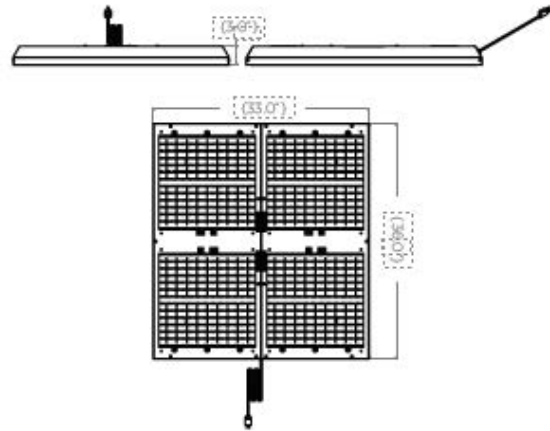

Features:

- Industry Leading Performance
- Industry Standard Footprint
- Fully Customizable to Suit Individual Growing Styles
- Natural White Light
- Patented Tunable Spectrum (USPN 9,820,447; 10,159,198; CAPN CA2994308C)
- Optional 385nm/660nm Kicker
- Powder Coated Aluminum Housing
- UL8800 Horticultural Approval
- Made in the USA

Warranty/Listing:

- 5-year standard warranty.

Dimensions:

Specifications:

Light Source	L/H/W Weight
LED	33" / 2.5" / 36" 22lbs
Spectra	Mounting Height
Multi-White Daylight Analog	18 Inches Above Canopy
Spectra Efficacy (660W)	Operating Temperature
2.34 μmol/J	0°C - 40°C
PPF (660W)	Thermal Management
1388 μmol	Passive Connection
Input Power	Dimming
660W MAX	0-10V / PWM / Dim-to-Off
Input Voltage / Current (660W)	Lifetime per TM21 L70 / L90
120 @5.5A 240 @ 2.8A 277 @ 2.4A	80K hrs / 35K hrs

Length	Height	Width	Weight
33"	2.5"	36"	22 lbs.

Electrical Data:

	WAVELENGTH RANGE (NM)	PHOTON FLUX (UMOL/SEC)
UVA	380 - 390	3.01678
	390 - 400	1.942521
	400 - 410	0.612087
	410 - 420	0.949889
VIOLET	420 - 430	3.460108
	430 - 440	12.0363
	440 - 450	38.19757
	450 - 460	46.98837
BLUE	460 - 470	28.05731
	470 - 480	18.29606
	480 - 490	18.3791
	490 - 500	25.25107
CYAN	500 - 510	34.62888
	510 - 520	42.18497
	520 - 530	47.46799
	530 - 540	51.72017
GREEN	540 - 550	56.16792
	550 - 560	61.78926
	560 - 570	69.103
	570 - 580	77.60798
YELLOW	580 - 590	85.98498