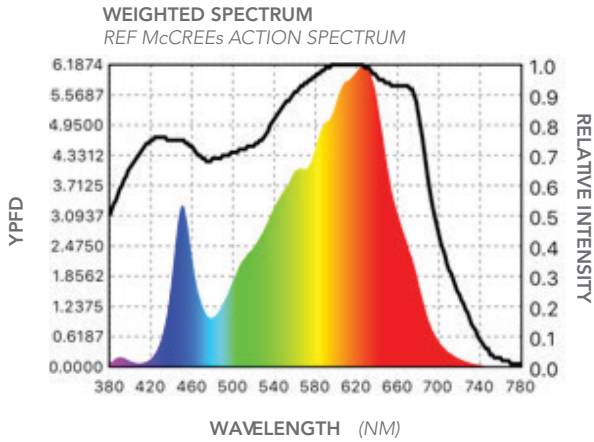

Features:

- Industry Leading Performance
- Industry Standard Footprint
- Fully Customizable to Suit Individual Growing Styles
- Natural White Light
- Patented Tunable Spectrum (USPN 9,820,447; 10,159,198; CAPN CA2994308C)
- Optional 385nm/660nm Kicker
- Powder Coated Aluminum Housing
- UL8800 Horticultural Approval
- Made in the USA

Warranty/Listing:

- 5-year standard warranty.

Dimensions:

Specifications:

Light Source	L/H/W Weight
LED	33" / 2.5" / 36" 22lbs
Spectra	Mounting Height
Multi-White Daylight Analog	18 Inches Above Canopy
Spectra Efficacy (660W)	Operating Temperature
2.34 μmol/J	0°C - 40°C
PPF (660W)	Thermal Management
1388 μmol	Passive Connection
Input Power	Dimming
660W MAX	0-10V / PWM / Dim-to-Off
Input Voltage / Current (660W)	Lifetime per TM21 L70 / L90
120 @5.5A 240 @ 2.8A 277 @ 2.4A	80K hrs / 35K hrs

Length	Height	Width	Weight
33"	2.5"	36"	22 lbs.

Electrical Data:

	WAVELENGTH RANGE (NM)	PHOTON FLUX (UMOL/SEC)
UVA	380 - 390	3.01678
	390 - 400	1.942521
	400 - 410	0.612087
	410 - 420	0.949889
VIOLET	420 - 430	3.460108
	430 - 440	12.0363
	440 - 450	38.19757
	450 - 460	46.98837
BLUE	460 - 470	28.05731
	470 - 480	18.29606
	480 - 490	18.3791
	490 - 500	25.25107
CYAN	500 - 510	34.62888
	510 - 520	42.18497
	520 - 530	47.46799
	530 - 540	51.72017
GREEN	540 - 550	56.16792
	550 - 560	61.78926
	560 - 570	69.103
	570 - 580	77.60798
YELLOW	580 - 590	85.98498

	WAVELENGTH RANGE (NM)	PHOTON FLUX (UMOL/SEC)
ORANGE	590 - 600	92.38846
	600 - 610	94.54355
	610 - 620	92.10387
	620 - 630	85.1003
RED	630 - 640	75.21533
	640 - 650	63.24295
	650 - 660	51.55666
	660 - 670	40.30801
INFRARED	670 - 680	30.99211
	680 - 690	23.94367
	690 - 700	18.00129
	700 - 710	13.42406
INFRARED	710 - 720	9.884298
	720 - 730	7.291906
	730 - 740	5.425936
	740 - 750	4.064828
	750 - 760	3.045051
	760 - 770	2.32743
	770 - 780	1.872185