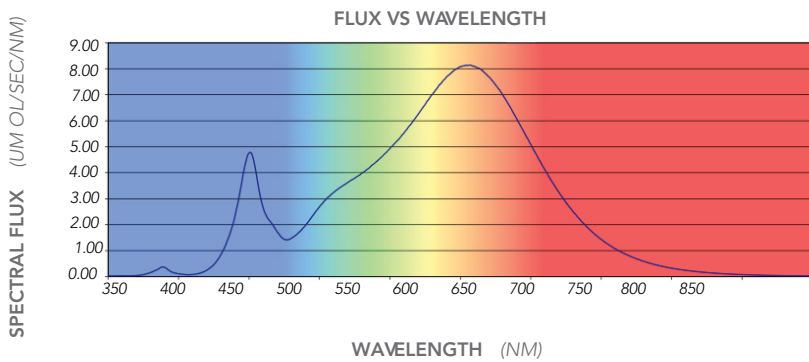

Features:

- Industry Leading Performance
- Industry Standard Footprint
- Fully Customizable to Suit Individual Growing Styles
- Natural White Light
- Patented Tunable Spectrum (USPN 9,820,447; 10,159,198; CAPN CA2994308C)
- Optional 385nm/660nm Kicker
- Powder Coated Aluminum Housing
- UL8800 Horticultural Approval
- Made in the USA

Warranty/Listing:

- 5-year standard warranty.

Dimensions:

Specifications:

Light Source	L/H/W Weight
LED	33" / 2.5" / 36" 22lbs
Spectra	Mounting Height
Multi-White Daylight Analog	18 Inches Above Canopy
Spectra Efficacy (660W)	Operating Temperature
2.34 μmol/J	0°C - 40°C
PPF (660W)	Thermal Management
1388 μmol	Passive Connection
Input Power	Dimming
660W MAX	0-10V / PWM / Dim-to-Off
Input Voltage / Current (660W)	Lifetime per TM21 L70 / L90
120 @5.5A 240 @ 2.8A 277 @ 2.4A	80K hrs / 35K hrs

Length	Height	Width	Weight
33"	2.5"	36"	22 lbs.

Electrical Data:

	WAVELENGTH RANGE (NM)	PHOTON FLUX (UMOL/SEC)
UVA	380 - 390	3.01678
	390 - 400	1.942521
	400 - 410	0.612087
	410 - 420	0.949889
VIOLET	420 - 430	3.460108
	430 - 440	12.0363
	440 - 450	38.19757
	450 - 460	46.98837
BLUE	460 - 470	28.05731
	470 - 480	18.29606
	480 - 490	18.3791
	490 - 500	25.25107
CYAN	500 - 510	34.62888
	510 - 520	42.18497
	520 - 530	47.46799
	530 - 540	51.72017
GREEN	540 - 550	56.16792
	550 - 560	61.78926
	560 - 570	69.103
	570 - 580	77.60798
YELLOW	580 - 590	85.98498

	WAVELENGTH RANGE (NM)	PHOTON FLUX (UMOL/SEC)
ORANGE	590 - 600	92.38846
	600 - 610	94.54355
	610 - 620	92.10387
	620 - 630	85.1003
RED	630 - 640	75.21533
	640 - 650	63.24295
	650 - 660	51.55666
	660 - 670	40.30801
INFRARED	670 - 680	30.99211
	680 - 690	23.94367
	690 - 700	18.00129
	700 - 710	13.42406
INFRARED	710 - 720	9.884298
	720 - 730	7.291906
	730 - 740	5.425936
	740 - 750	4.064828
	750 - 760	3.045051
	760 - 770	2.32743
	770 - 780	1.872185