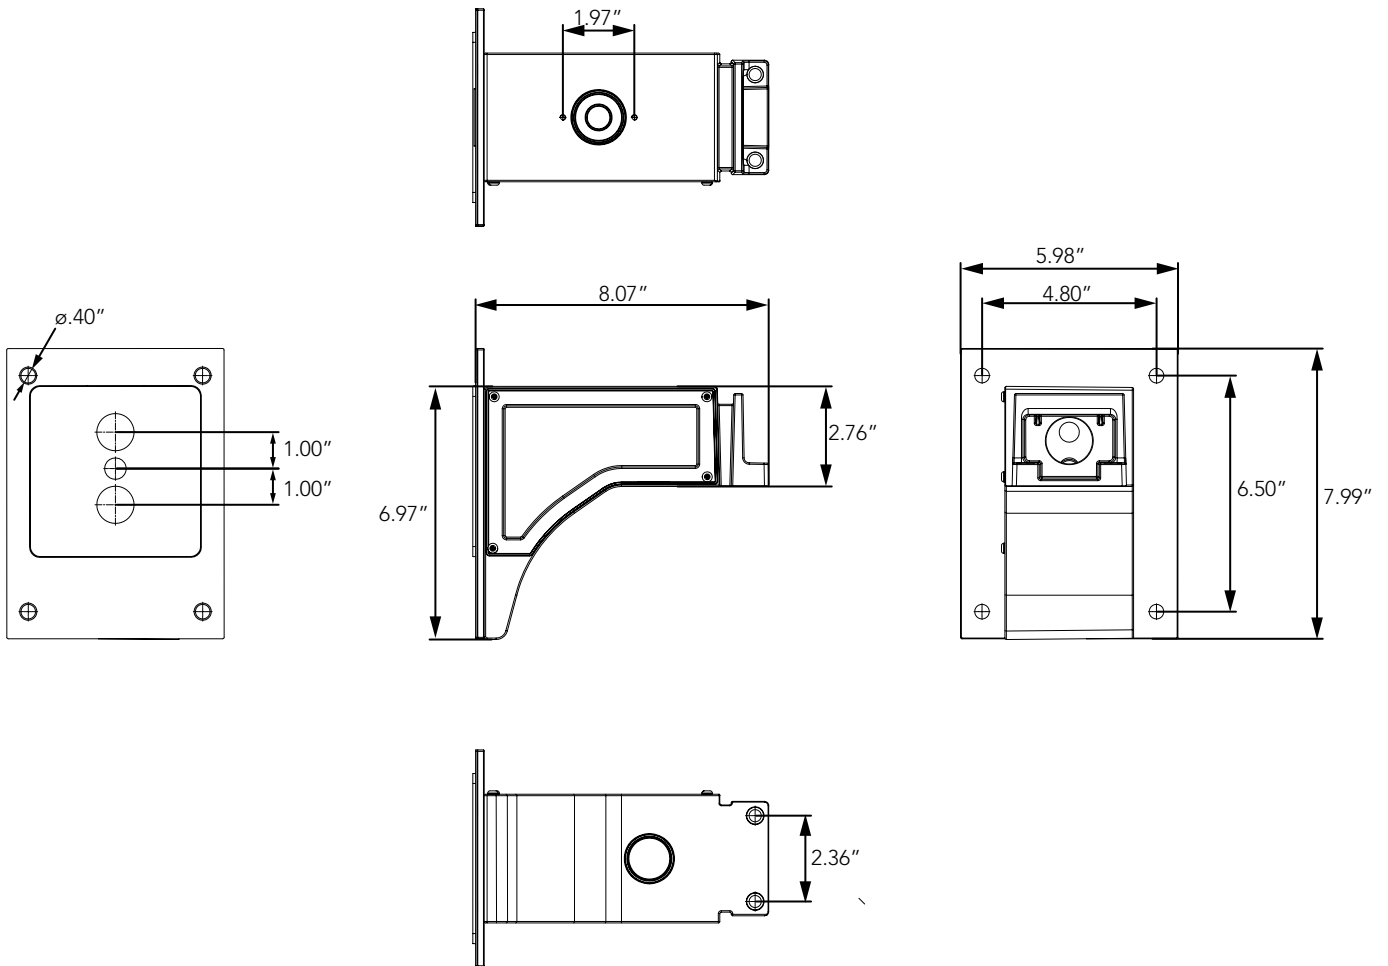

Wall Mount Wall Mount for ALS, ALM, ALL, ALHP

Project Name	
Catalog #	
Job Type	
Prepared By	
Notes	

Ordering Information

Part #	Description
WM	Wall Mount Kit

* Please contact LITELUME for all Custom Option Requests