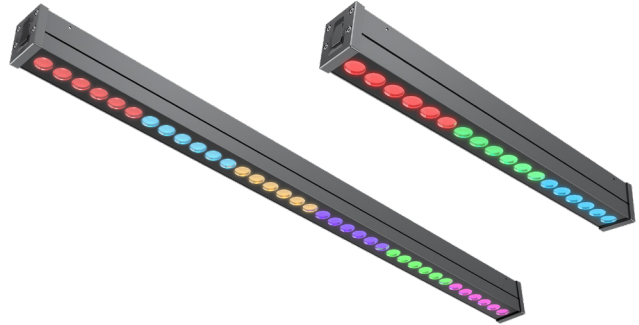

# LED Linear Wall Wash

## Description

The LITELUMETM LED Linear Wall Wash (LL-FL56) is used for landscape lighting, building facade, billboards, bridges and custom designs. The fixture provides single white, RGB and RGBW, as well as DALI dimming and DMX control functions to ensure normal use in various situations. Multiple beam angles, wattages and mounting options available.

## Fixture Information

Size:	18W/36W
Housing:	Aluminum Alloy
Finish:	Powder Coating
Color:	Black
Mounting:	Bracket Mount Ceiling Mount Suspended Mount
Lens:	Polycarbonate Optical Lens, Glass
Voltage:	Standard: 120-277V
Operating Temperature:	-20°C to + 45°C(-4°F to 113°F)
Power Factor:	>.9
CRI:	80
Surge Protector:	1kV line-line, 2kV line-earth
Dimming:	0-10V DMX
Warranty:	5 Years

## Dimensions

Item	Width	Length	Height
18W	4.76"	20.00"	3.11"
36W	4.76"	39.29"	3.11"