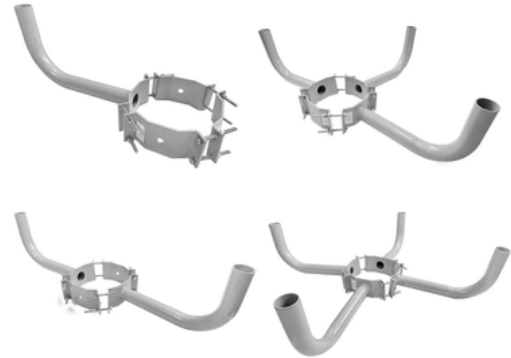

Contractor Select Wooden Pole Brackets

6 - 9.8" Round

LL-CS-WPB-6-9.8

Wooden Pole Brackets for 6 - 9.8" Round

Steel tenon mounting kits for wooden poles 6 - 9.8" round with 2 3/8" OD to accept a slip-fitter. Configure up to 4 different options with the ability to mount 1, 2, 3 or 4 fixtures per pole.

PROJECT NAME	
CATALOG #	
JOB TYPE	
PREPARED BY	
NOTES	

ORDERING INFORMATION

Catalog Number	Description
LL-CS-WPB-6-9.8-GY-1	Contractor Select Wooden Pole Bracket, 6 - 9.8", Gray, for Mounting 1 Fixture
LL-CS-WPB-6-9.8-GY-2	Contractor Select Wooden Pole Bracket, 6 - 9.8", Gray, for Mounting 2 Fixtures
LL-CS-WPB-6-9.8-GY-3	Contractor Select Wooden Pole Bracket, 6 - 9.8", Gray, for Mounting 3 Fixtures
LL-CS-WPB-6-9.8-GY-4	Contractor Select Wooden Pole Bracket, 6 - 9.8", Gray, for Mounting 4 Fixtures

ORDERING GUIDE

Brand	Series	Type	Wooden Pole Dia.	Finish	# of Fixtures
LL LITELUME	CS Contractor Select	WPB Wooden Pole Bracket	6-9.8 = 6 - 9.8"	GY Gray	FOR MOUNTING 1 - 1 Fixture 2 - 2 Fixtures 3 - 3 Fixtures 4 - 4 Fixtures