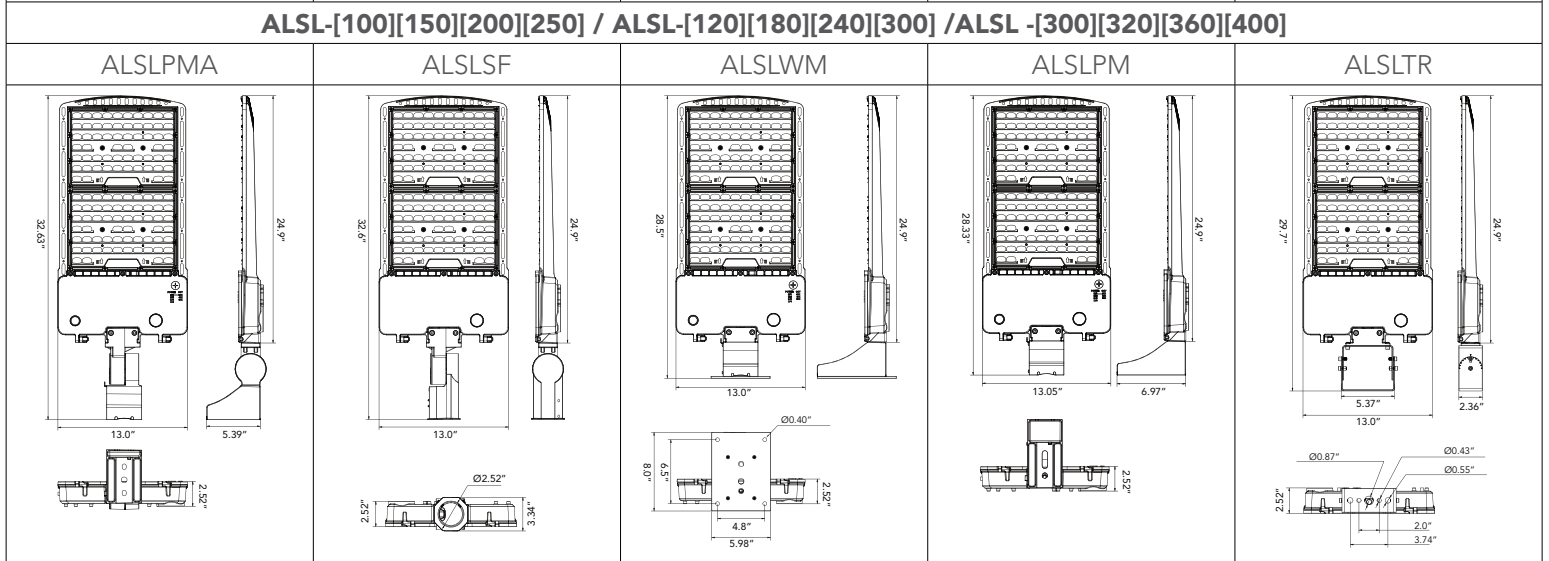

External Glare Shield		External Glare Full Visor	

Mounting Options

ALSLPM	ALSLPMA	ALSLSF	ALSLTR	ALSLWM
Pole Mount Kit Including Round Adapter ALSL	Pole Mount Adjustable Kit Including Round Adapter ALSL	Slipfitter ALSL	Trunnion Mount ALSL	Wall Mount Kit ALSL

Mounting Dimensions

Dimension

	Item	Width	Length	Height	Weight
ALSL-[40][60][80][100]	ALSLPMA	13.0"	23.32"	5.39"	9.87 lbs
	ALSLSF	13.0"	23.2"	2.52"	9.82 lbs
	ALSLWM	13.0"	19.22"	8.0"	12.26 lbs
	ALSLPM	13.0"	19.02"	6.97"	8.56 lbs
	ALSLTR	13.0"	20.4"	2.36"	9.06 lbs
ALSL-[60][90][120][140]	ALSLPMA	13.0"	32.63"	5.39"	10.38 lbs
	ALSLSF	13.0"	32.6"	2.52"	10.34 lbs
	ALSLWM	13.0"	28.5"	8.0"	12.77 lbs
	ALSLPM	13.0"	28.33"	6.97"	9.10 lbs
	ALSLTR	13.0"	29.7"	2.36"	9.57 lbs
ALSL-[72][108][144][180]	ALSLPMA	13.0"	23.32"	5.39"	10.59 lbs
	ALSLSF	13.0"	23.2"	2.52"	10.55 lbs
	ALSLWM	13.0"	19.99"	8.0"	12.99 lbs
	ALSLPM	13.0"	19.02"	6.97"	9.31 lbs
	ALSLTR	13.0"	20.4"	2.36"	9.78 lbs