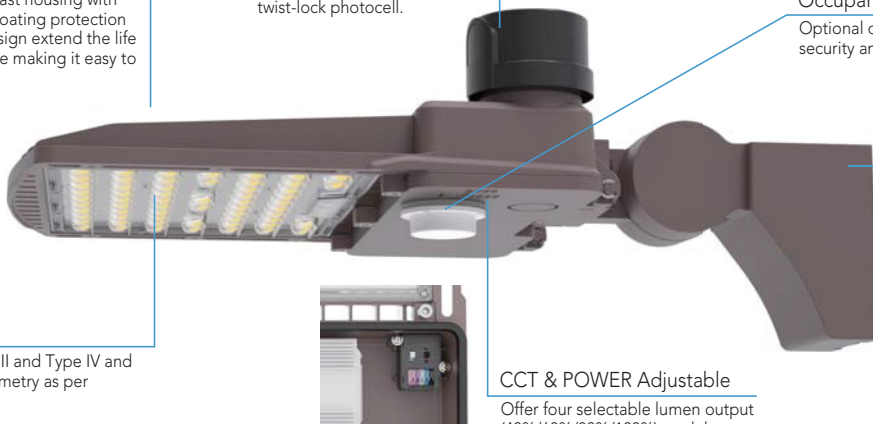

Occupancy Sensor

Optional occupancy sensor allows for security and energy saving.

Mounting

Optional for square, round pole mount, Slipfitter, wall mount, yoke mount. All mounting brackets are simple to operate, which can realize single operation and reduce labor costs.

Photometry

Option Type III and Type IV and Type V Photometry as per applications.

CCT & POWER Adjustable

Offer four selectable lumen output (40%/60%/80%/100%), and three selectable CCTs (30K/40K/50K)

External Shields