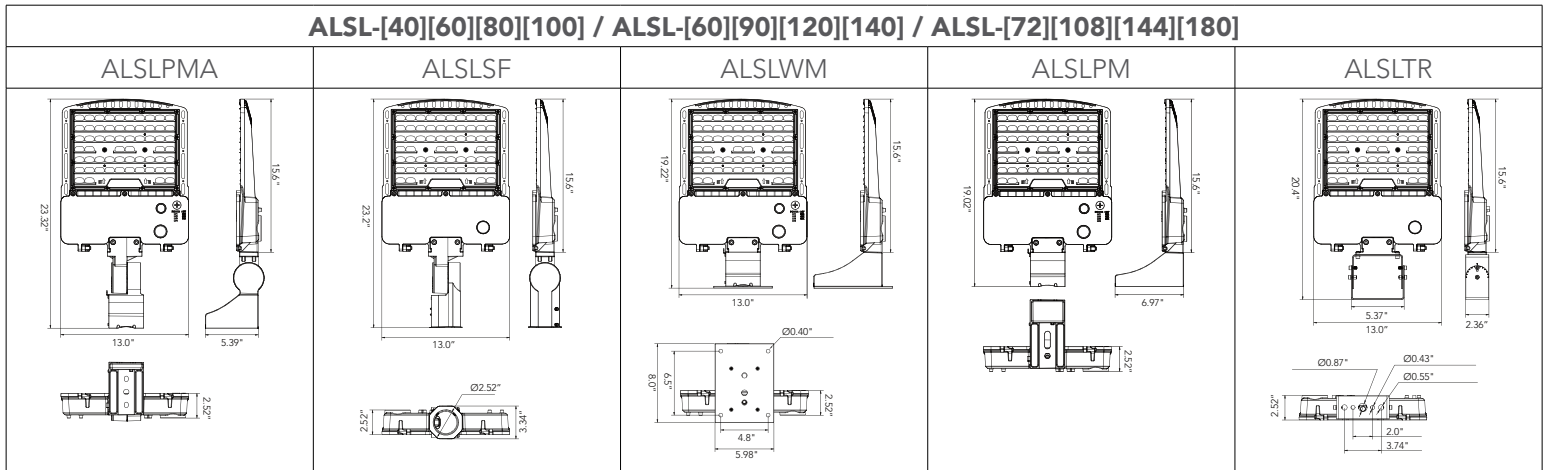

External Glare Shield		External Glare Full Visor	

Mounting Options

ALSLPM	ALSLPMA	ALSLSF	ALSLTR	ALSLWM
Pole Mount Kit Including Round Adapter ALSL	Pole Mount Adjustable Kit Including Round Adapter ALSL	Slipfitter ALSL	Trunnion Mount ALSL	Wall Mount Kit ALSL

Mounting Dimensions

Dimension

	Item	Width	Length	Height	Weight
ALSL-[40][60][80][100]	ALSLPMA	13.0"	23.32"	5.39"	9.87 lbs
	ALSLSF	13.0"	23.2"	2.52"	9.82 lbs
	ALSLWM	13.0"	19.22"	8.0"	12.26 lbs
	ALSLPM	13.0"	19.02"	6.97"	8.56 lbs
	ALSLTR	13.0"	20.4"	2.36"	9.06 lbs
ALSL-[60][90][120][140]	ALSLPMA	13.0"	32.63"	5.39"	10.38 lbs
	ALSLSF	13.0"	32.6"	2.52"	10.34 lbs
	ALSLWM	13.0"	28.5"	8.0"	12.77 lbs
	ALSLPM	13.0"	28.33"	6.97"	9.10 lbs
	ALSLTR	13.0"	29.7"	2.36"	9.57 lbs
ALSL-[72][108][144][180]	ALSLPMA	13.0"	23.32"	5.39"	10.59 lbs
	ALSLSF	13.0"	23.2"	2.52"	10.55 lbs
	ALSLWM	13.0"	19.99"	8.0"	12.99 lbs
	ALSLPM	13.0"	19.02"	6.97"	9.31 lbs
	ALSLTR	13.0"	20.4"	2.36"	9.78 lbs