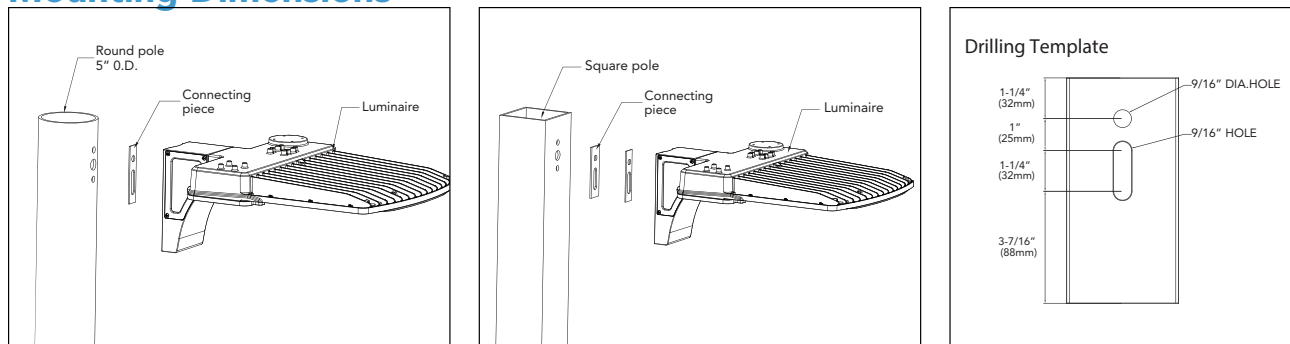

Mounting Dimensions