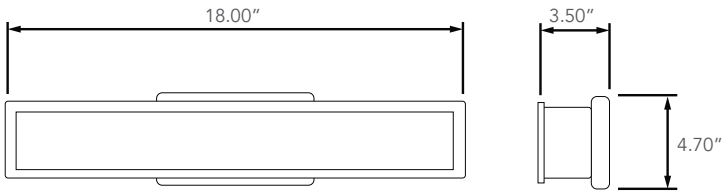

Applications: Hallway and Vanity lighting.

Fixture Information

Size:	16W (2 x 8w T10L BULB)
Lamp Base:	E26
Housing:	Die-formed cold rolled steel
Finish:	Protective powder coat
Color:	Standard: Oil Rubbed Bronze (ORB)
Mounting:	Standard: Wall Mount
Lens:	Metal
CRI:	80
Power Factor:	.90
Voltage:	Standard: 120V
Warranty:	10-Year Limited Warranty

ETL/cETL Listed
Damp Location Listed
ADA Compliant

Dimension

Item	Width	Height	Depth
16W	18.0"	4.7"	3.5"

Project Name	
Catalog #	
Job Type	
Prepared By	
Notes	

Fixture Ordering Information

Part #	Wattage	Lumens	Kelvin	Voltage	Color
LL-VBA-16-27-120-ORB	16	1600	2700	120	Oil Rubbed Bronze