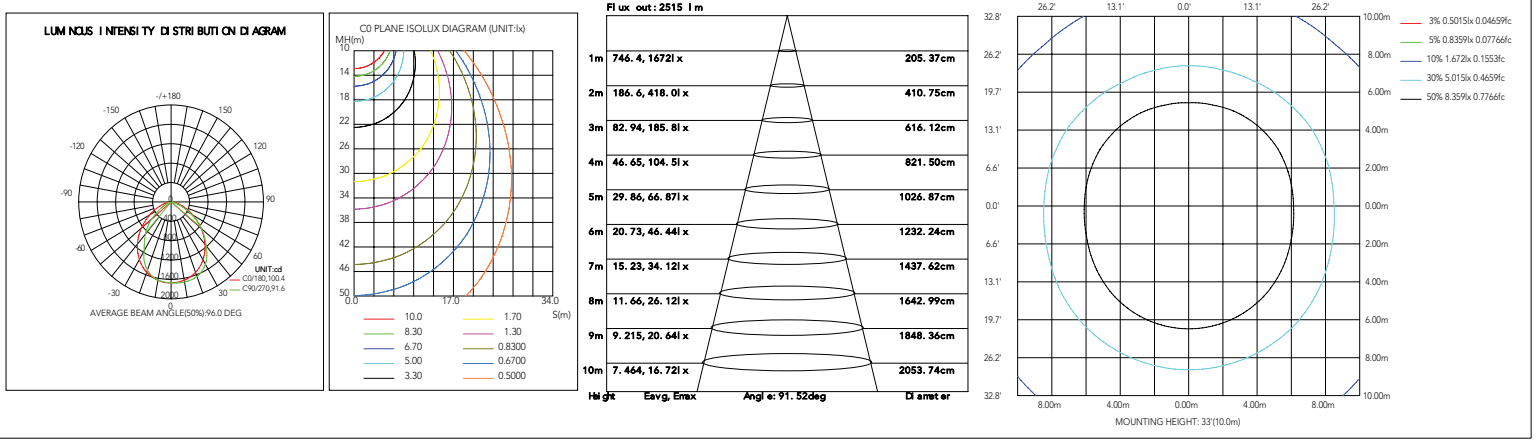

Photometrics

12W, 4000K

18W, 4000K

24W, 4000K

30W, 4000K

Project Name	
Catalog #	
Job Type	
Prepared By	
Notes	

Fixture Ordering Information

Part #	Wattage	Lumens	Kelvin	Voltage
LL-WPMFC-[12][18][24][30]-3CCT-UNV-BZ-PC	12W/18W/24W/30W	1675/2413/3102/3779	3000K/4000K/5000K	120-277