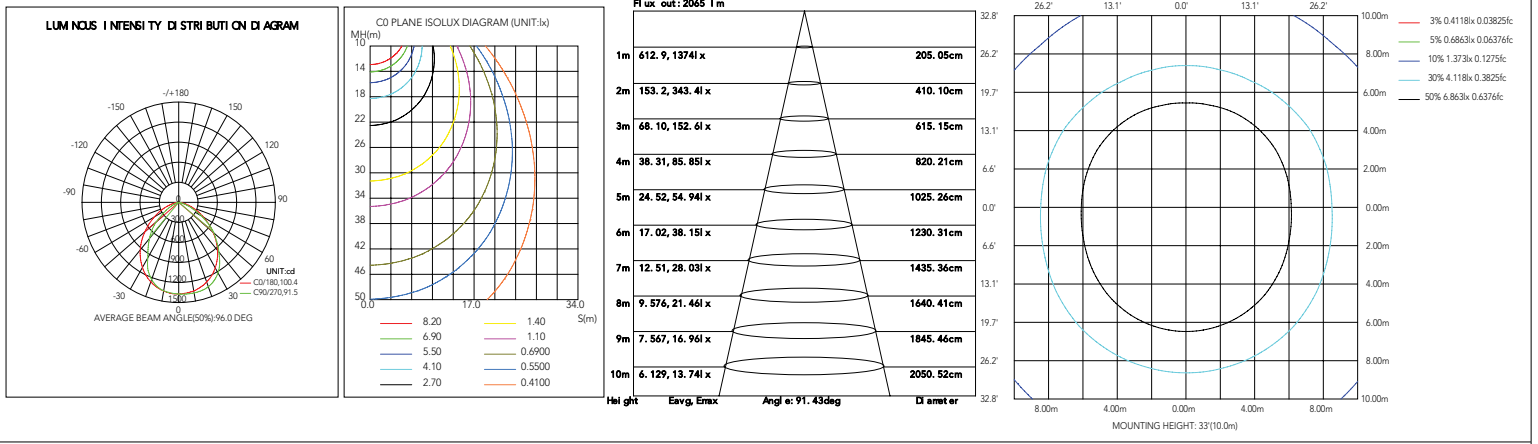

Photometrics

12W, 4000K

18W, 4000K

24W, 4000K

30W, 4000K

Project Name	
Catalog #	
Job Type	
Prepared By	
Notes	

Fixture Ordering Information

Part #	Wattage	Lumens	Kelvin	Voltage
LL-WPMFC-[12][18][24][30]-3CCT-UNV-BZ-PC	12W/18W/24W/30W	1675/2413/3102/3779	3000K/4000K/5000K	120-277