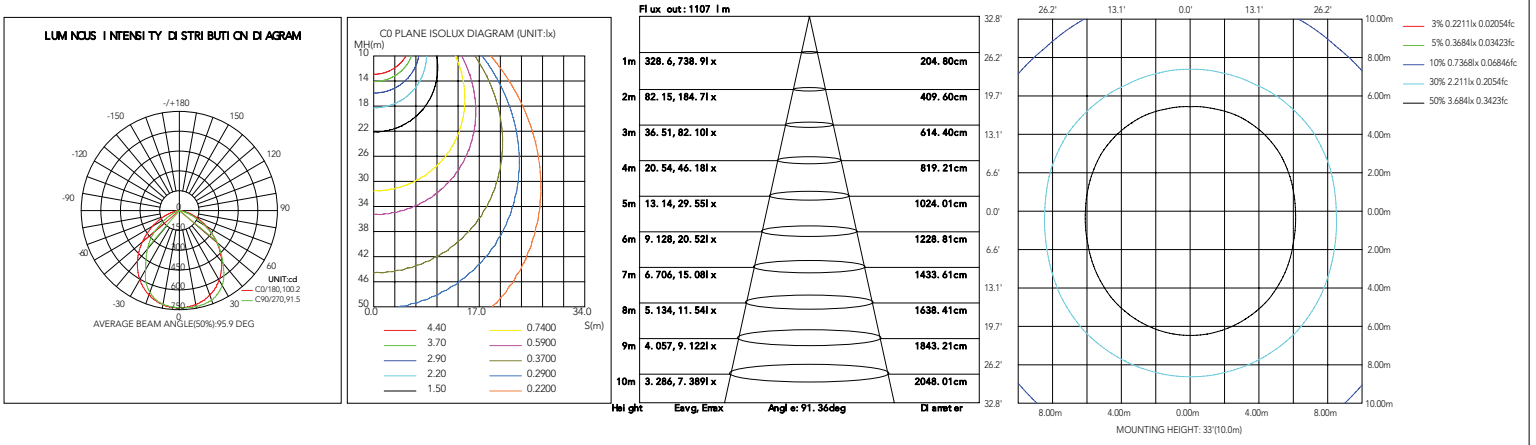

Photometrics

12W, 4000K