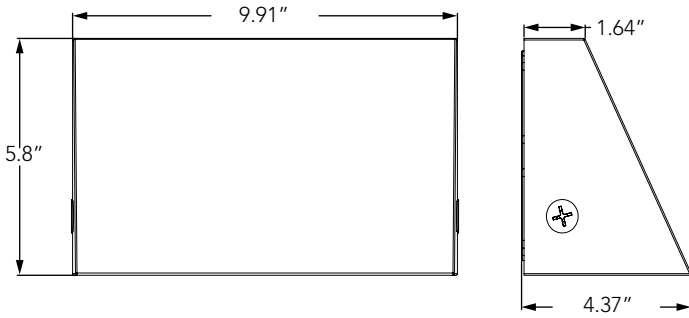

Wide

Lifespan:

Up to 100,000 running hours

Ratings & Certificates

UL Listed For Wet Location
Dark Sky Compliant
DLC Premium Listed
Title 24 Compliant

Dimension

Item	Width	Depth	Height	Weight
Wallpack Medium Full Cutoff	9.91"	4.37"	5.8"	4.28 lb