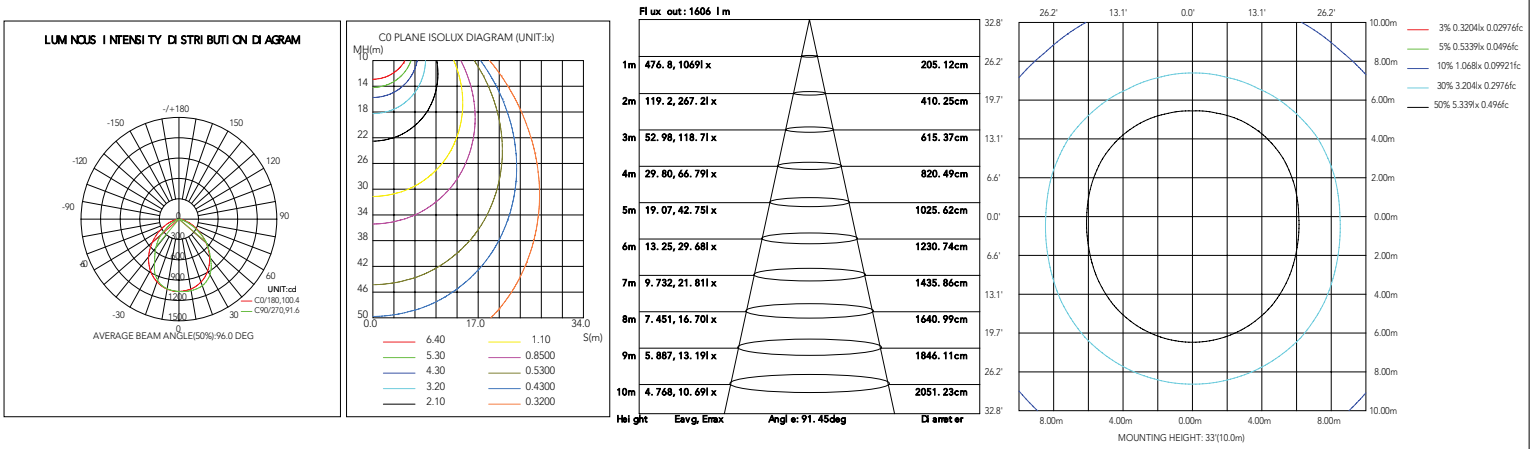

Dimension

Item	Width	Depth	Height	Weight
Wallpack Medium Full Cutoff	9.91"	4.37"	5.8"	4.28 lb

Photometrics

12W, 4000K

18W, 4000K