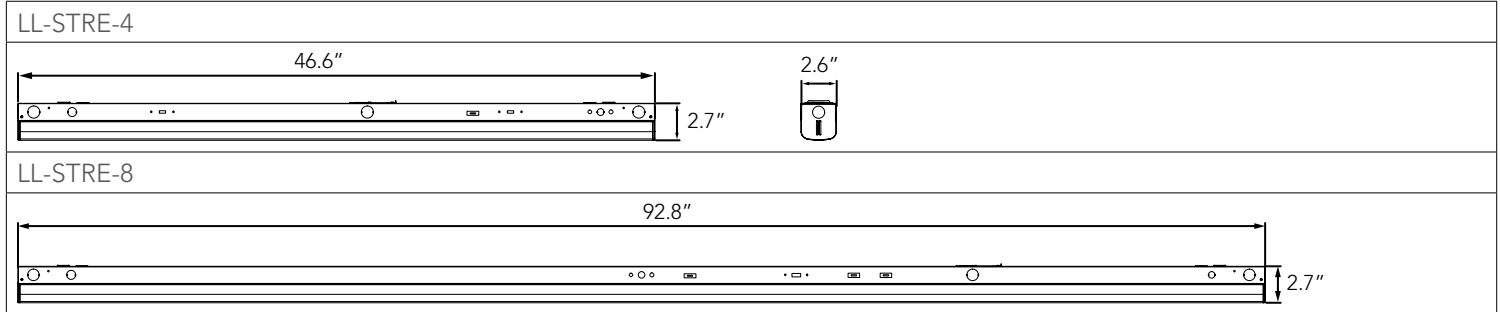

Description

The LITELUME™ LED Strip Elite (LL-STRE) is a surface or suspended mounted luminaire designed for retrofit or new construction. Available in 4' and 8' sections, capable of continuous runs with optional joiner bracket. Seamless design with multiple controls options. Featuring 3 & 4 level lumen output and 3 color adjustable CCT, allowing for customized energy savings and comfortability. High Power factor .90 and low THD.

Up to 100,000 running hours

Ratings & Certificates

UL Listed For Damp Location

Dimension

Item	Width	Length	Height	Weight
LL-STRE-4	2.6"	46.6"	2.7"	4.39 lbs
LL-STRE-8	2.6"	92.8"	2.7"	9.06 lbs

Performance Data