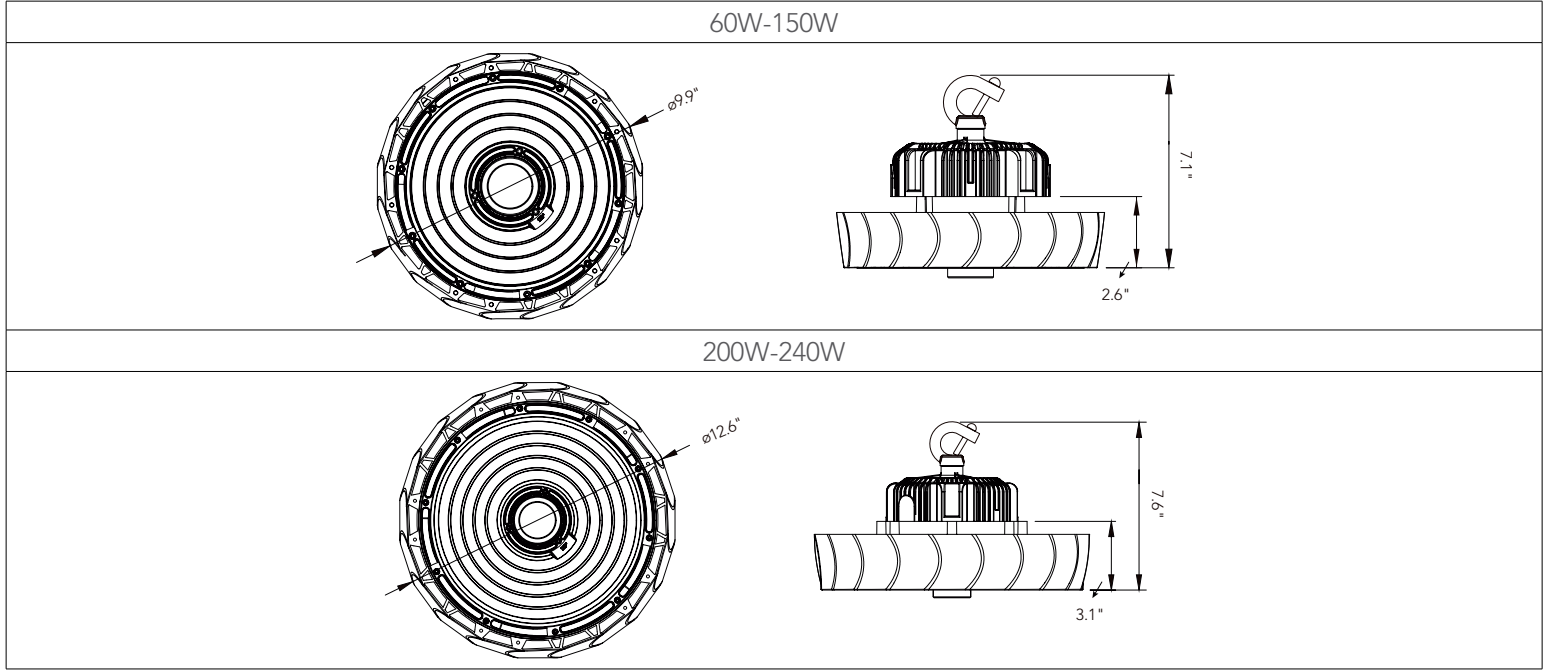

Lifespan:

Features Spec Grade LED's with up to 100,000 running hours

Ratings & Certificates

UL listed for wet locations

DLC Premium Listed

Dimension

Item	Diameter	Height	Height 2
60W/150W	9.9"	2.6"	7.1"
200W/240W	12.6"	3.1"	7.6"