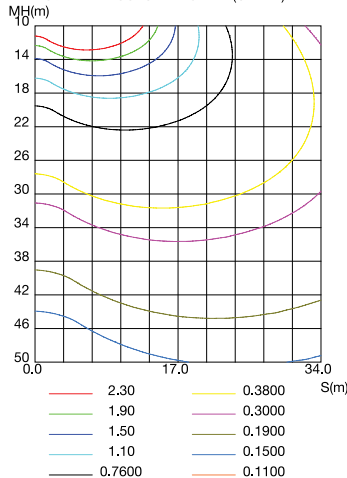

## Dimension

Item	Width	Width	Height	Weight
GCE	13.8"	13.8"	2.6"	9.32"

## Photometric Data

### 45W 4000K

LUMINOUS INTENSITY DISTRIBUTION DIAGRAM

C0 PLANE ISOLUX DIAGRAM (UNIT:lx)

ISOLUX DIAGRAM

### 75W 5000K

LUMINOUS INTENSITY DISTRIBUTION DIAGRAM

C0 PLANE ISOLUX DIAGRAM (UNIT:lx)

ISOLUX DIAGRAM

<b>Project Name</b>	
<b>Catalog #</b>	
<b>Job Type</b>	
<b>Prepared By</b>	
<b>Notes</b>	