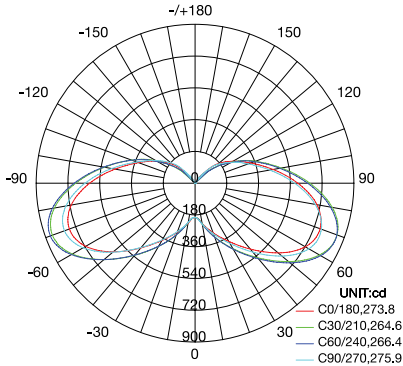

Photometric Data

45W 4000K

LUMINOUS INTENSITY DISTRIBUTION DIAGRAM