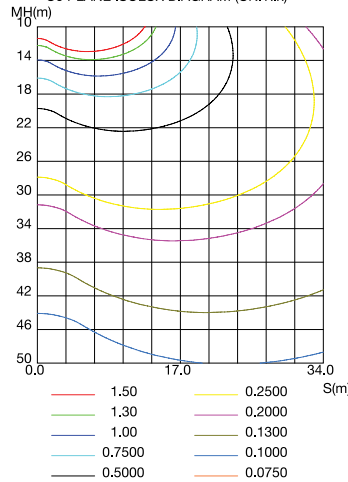

C0 PLANE ISOLUX DIAGRAM (UNIT:lx)