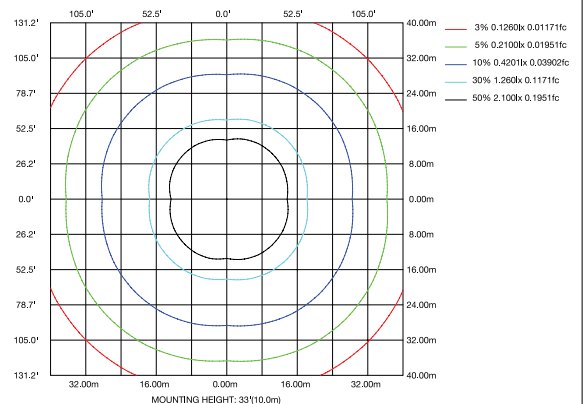

## Dimension

Item	Width	Width	Height	Weight
GCE	13.8"	13.8"	2.6"	9.32"

## Photometric Data

### 45W 4000K

LUMINOUS INTENSITY DISTRIBUTION DIAGRAM

C0 PLANE ISOLUX DIAGRAM (UNIT:lx)

ISOLUX DIAGRAM

### 75W 5000K

LUMINOUS INTENSITY DISTRIBUTION DIAGRAM

C0 PLANE ISOLUX DIAGRAM (UNIT:lx)

ISOLUX DIAGRAM

<b>Project Name</b>	
<b>Catalog #</b>	
<b>Job Type</b>	
<b>Prepared By</b>	
<b>Notes</b>	