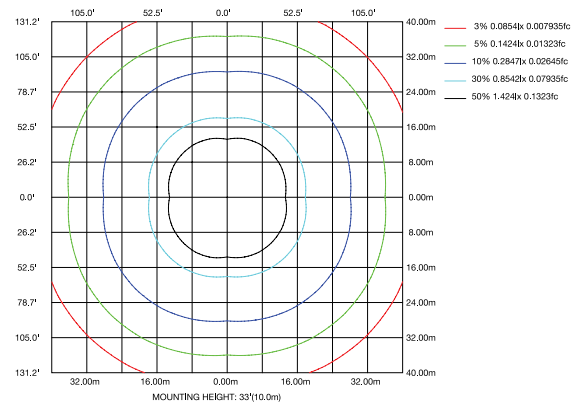

## Dimension

Item	Width	Width	Height	Weight
GCE	13.8"	13.8"	2.6"	9.32"

## Photometric Data

### 45W 4000K

LUMINOUS INTENSITY DISTRIBUTION DIAGRAM

C0 PLANE ISOLUX DIAGRAM (UNIT:lx)

ISOLUX DIAGRAM

### 75W 5000K

LUMINOUS INTENSITY DISTRIBUTION DIAGRAM

C0 PLANE ISOLUX DIAGRAM (UNIT:lx)

ISOLUX DIAGRAM

<b>Project Name</b>	
<b>Catalog #</b>	
<b>Job Type</b>	
<b>Prepared By</b>	
<b>Notes</b>	