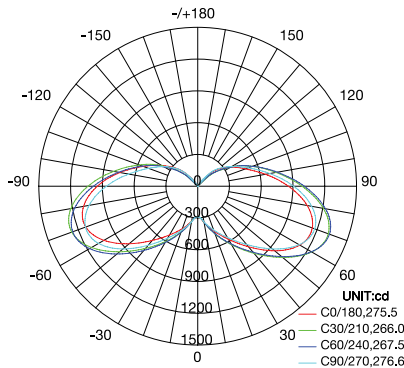

## Photometric Data

### 45W 4000K

LUMINOUS INTENSITY DISTRIBUTION DIAGRAM

C0 PLANE ISOLUX DIAGRAM (UNIT:lx)

ISOLUX DIAGRAM

### 75W 5000K

LUMINOUS INTENSITY DISTRIBUTION DIAGRAM

C0 PLANE ISOLUX DIAGRAM (UNIT:lx)

ISOLUX DIAGRAM

<b>Project Name</b>	
<b>Catalog #</b>	
<b>Job Type</b>	
<b>Prepared By</b>	
<b>Notes</b>	