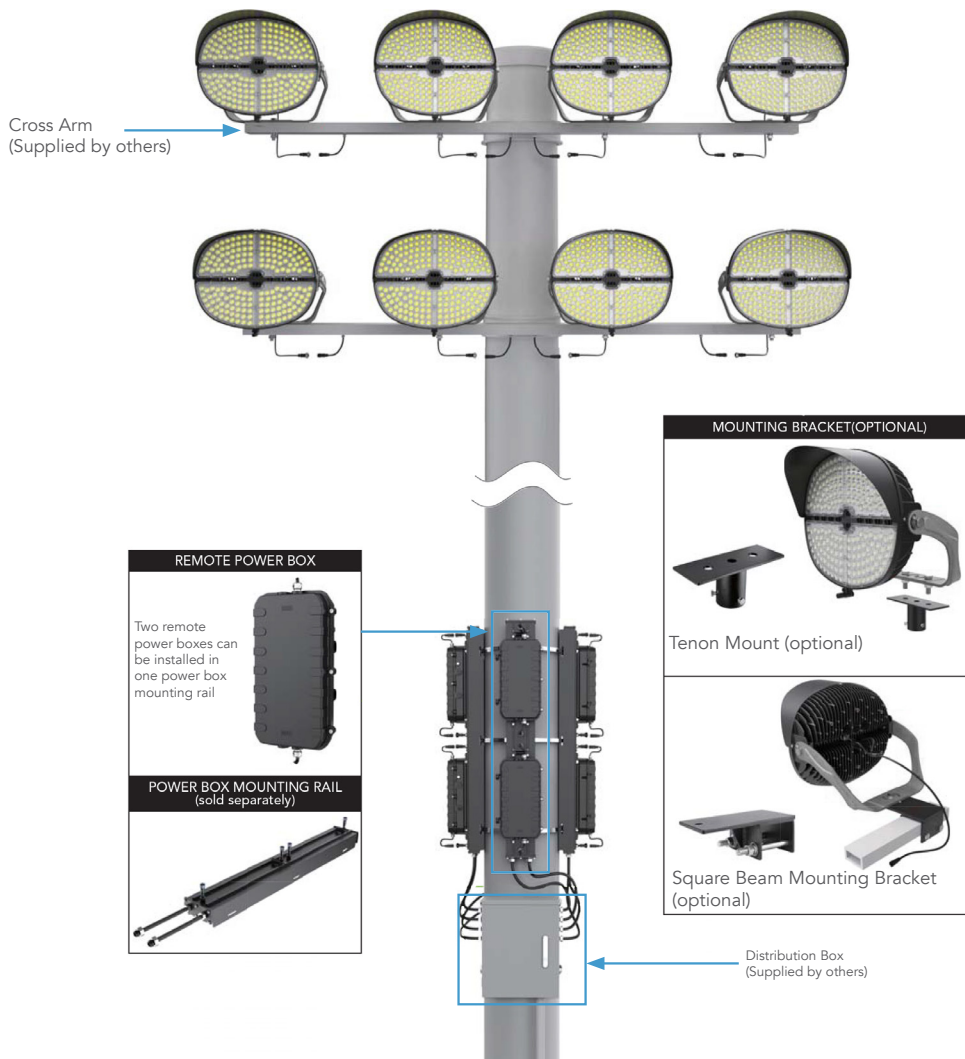

4H*4V
3H*3V

Lifespan:

Estimated 100,000-hour LED lifespan based on IES LM-80 results and TM-21 calculation

Ratings & Certificates

UL Listed For Wet Location
DLC Qualified
IP65 rated
Title 24 Compliant
TAA Compliant

Dimension

Item	Width	Length	Height
With Power Box Attached	20.8"	26.9"	16.9"
With Remote Power Box	20.8"	18.8"	16.9"

Photometrics

Accessories

Black Top Visor (Default) 	Aiming Sight (Default) 	Tenon Mount (Option) 	Square Beam Mounting Bracket (sold separately) 
Extension Cord - Up to 164" 	Power Box Mounting Rail (sold separately) 	Glare Control Shield (Option) 	Integrated Control (Option) 

Remote Power Box (Optional)

The LL-SLE (GENERATION 3) supports remote installation of the power supply. Simple installation, access and maintenance of the equipment is available with this option by placing the Remote Power Box at the bottom of the pole.

Power box Attached (Optional)

The LL-SLE (GENERATION 3) supports installation of the power supply directly to the fixture. Simple installation and wiring.

Integrated Controls

The fixture is compatible with Synapse™ wireless control system, including RGB sport lighting. It offers a smart, stable and imaginative lighting control solution to your sports facility.