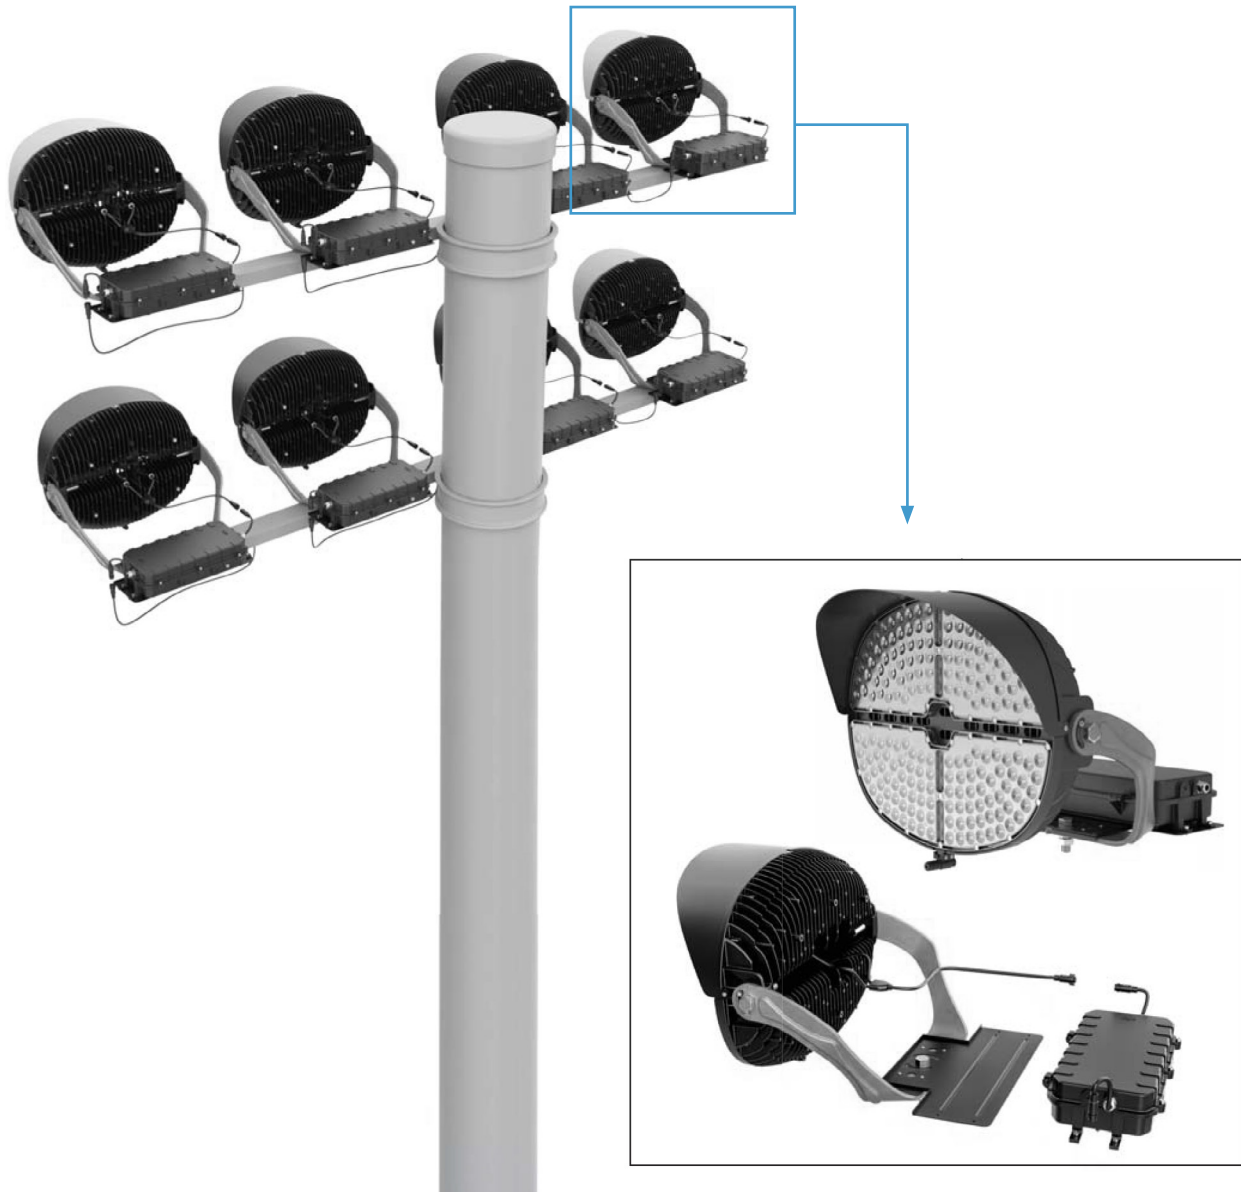

Dimension

Item	Width	Length	Height
With Power Box Attached	20.8"	26.9"	16.9"
With Remote Power Box	20.8"	18.8"	16.9"

Photometrics

Accessories

Black Top Visor (Default) 	Aiming Sight (Default) 	Tenon Mount (Option) 	Square Beam Mounting Bracket (sold separately) 
Extension Cord - Up to 164" 	Power Box Mounting Rail (sold separately) 	Glare Control Shield (Option) 	Integrated Control (Option) 

Remote Power Box (Optional)

The LL-SLE (GENERATION 3) supports remote installation of the power supply. Simple installation, access and maintenance of the equipment is available with this option by placing the Remote Power Box at the bottom of the pole.

Power box Attached (Optional)

The LL-SLE (GENERATION 3) supports installation of the power supply directly to the fixture. Simple installation and wiring.

Integrated Controls

The fixture is compatible with Synapse™ wireless control system, including RGB sport lighting. It offers a smart, stable and imaginative lighting control solution to your sports facility.