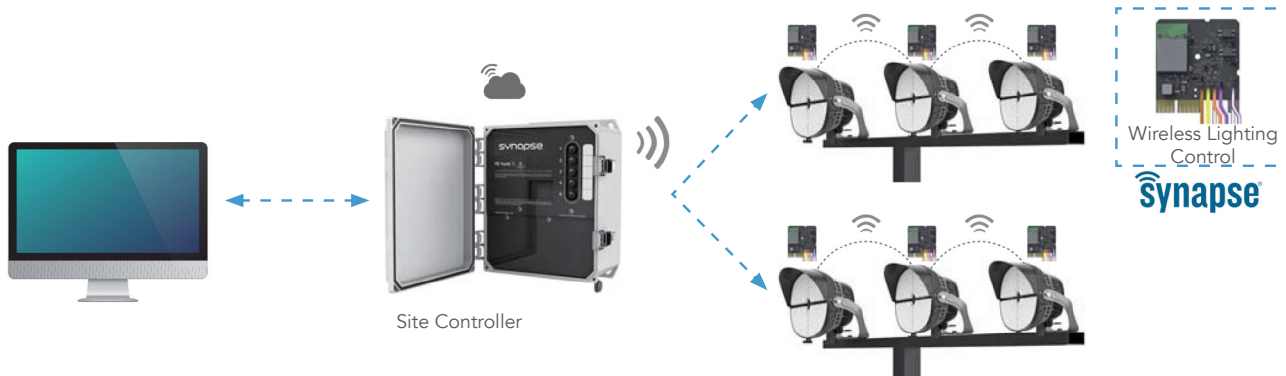

Remote Power Box (Optional)

The LL-SLE (GENERATION 3) supports remote installation of the power supply. Simple installation, access and maintenance of the equipment is available with this option by placing the Remote Power Box at the bottom of the pole.

Power box Attached (Optional)

The LL-SLE (GENERATION 3) supports installation of the power supply directly to the fixture. Simple installation and wiring.

Integrated Controls

The fixture is compatible with Synapse™ wireless control system, including RGB sport lighting. It offers a smart, stable and imaginative lighting control solution to your sports facility.