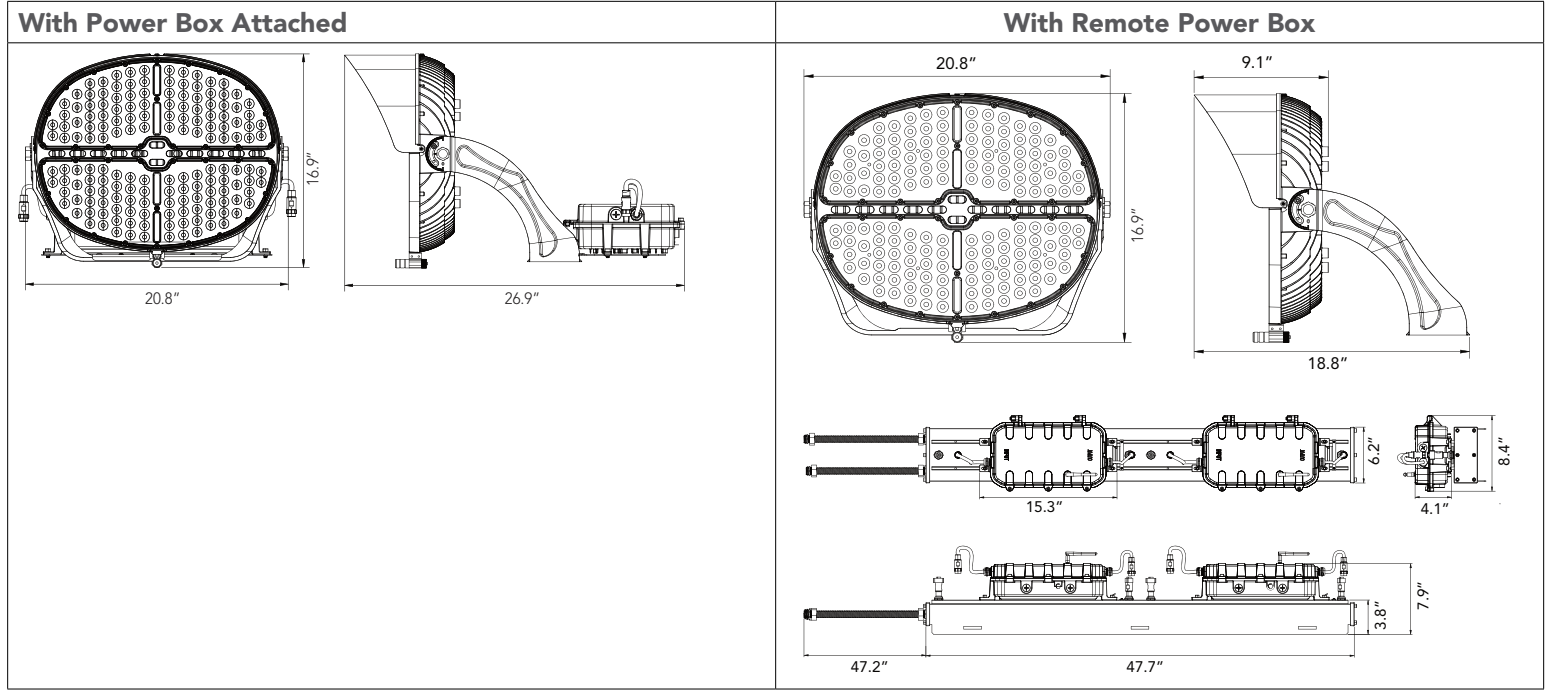

Fixture Information

Size:	350W/505W/600W
Housing:	Heavy Duty Die-cast Aluminum Housing
Finish:	Protective powdercoat
Color:	Standard: Standard: Black (BK) Custom Options Available
Mounting:	Standard: Heavy Duty Yoke Optional: Tenon Mount Adapter Square Beam Mounting Bracket
LED Driver:	Ultra High Efficiency (Up to 95%) Isolated 0-10V/PWM/3-Timer-Modes Dimmable Always-on Auxiliary Power: 12Vdc Controls ready Input Surge Protection: DM 6kV, CM 10kV IP67 and UL Wet / Dry / Damp Location. Built in surge suppression with max 40KV.
Voltage:	Standard: 120-277V, 200-480V
THD:	≤20%
Power Factor:	≥90%
CRI:	70
EPA:	1.89
Operating Temperature:	-40°F to 122°F
Warranty:	10-Year Limited Warranty

Dimension

Item	Width	Length	Height
With Power Box Attached	20.8"	26.9"	16.9"
With Remote Power Box	20.8"	18.8"	16.9"

Photometrics

Accessories

Black Top Visor (Default) 	Aiming Sight (Default) 	Tenon Mount (Option) 	Square Beam Mounting Bracket (sold separately) 
Extension Cord - Up to 164" 	Power Box Mounting Rail (sold separately) 	Glare Control Shield (Option) 	Integrated Control (Option) 