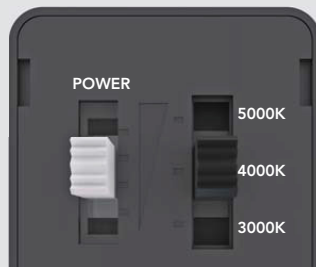

Wattage selectable: 100%, 80%, 60%, 40%
CCT selectable: 3000K, 4000K, 5000K