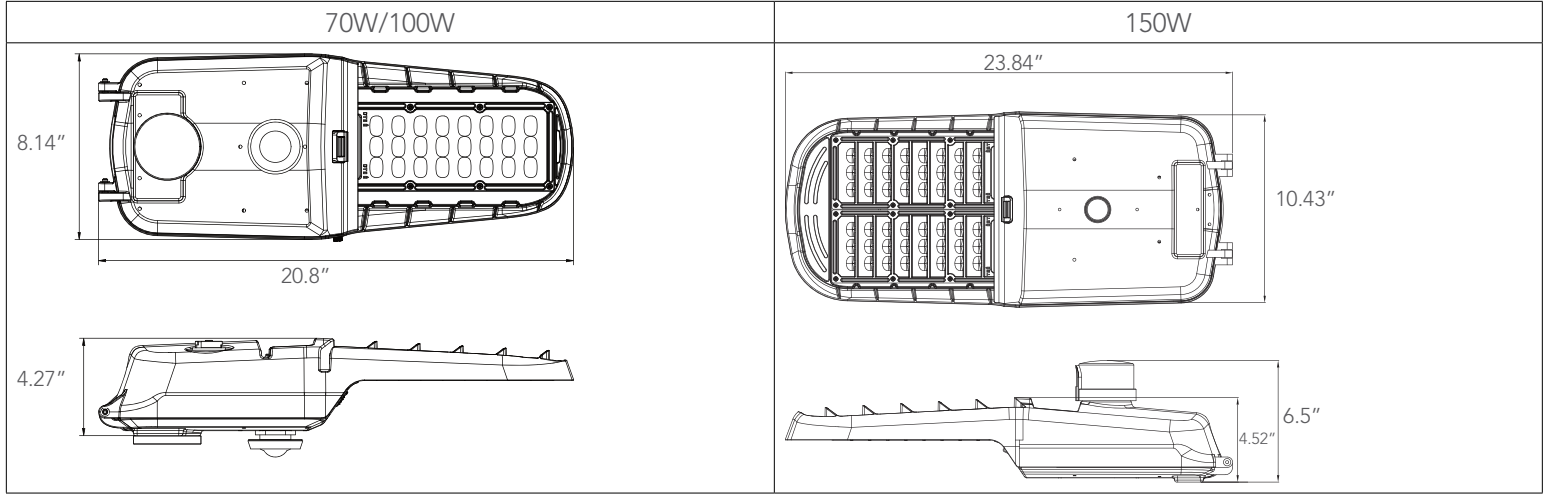

Applications: Roadways, Multi-family, Community and general site illumination.

Fixture Information

Size:	70W/105W/150W
Housing:	Die-cast Aluminum Housing
Finish:	Protective powdercoat
Color:	Standard: Grey Custom Options: Black (BK) White (WH) Bronze (BZ)
Mounting:	Standard: Pole Mount fits up to 2" OD
Lens:	Polycarbonate
CRI:	80
Dimming:	Standard: 1-10V
Voltage:	Standard: 120-277V Optional: 480V
Sensor:	Standard: Photocell & Cap (120-277V) Optional: Photocell (480v) Optional: PIR motion sensor
Power Factor:	.95
Warranty:	10-Year Limited Warranty

Dimension

Item	Width	Length	Height
70W/100W	8.14"	20.8"	4.27"
150W	10.43"	23.84"	4.52"

Photometrics

Type 2

Type 3

Project Name	
Catalog #	
Job Type	
Prepared By	
Notes	

Fixture Ordering Information

Part #	Wattage	Lumens	Kelvin	Voltage	Distribution
LL-RW-70-50-UNV-T3-GY-PC	70	9900	5000	120-277	T3
LL-RW-70-40-UNV-T3-GY-PC	70	9900	4000	120-277	T3
LL-RW-70-30-UNV-T3-GY-PC	70	9600	3000	120-277	T3
LL-RW-105-50-UNV-T3-GY-PC	105	14600	5000	120-277	T3
LL-RW-105-40-UNV-T3-GY-PC	105	14600	4000	120-277	T3
LL-RW-105-30-UNV-T3-GY-PC	105	14300	3000	120-277	T3
LL-RW-150-50-UNV-T2-GY-TLPC	150	20000	5000	120-277	T2
LL-RW-150-40-UNV-T2-GY-TLPC	150	20000	4000	120-277	T2
LL-RW-150-30-UNV-T2-GY-TLPC	150	19500	3000	120-277	T2
LL-RW-150-50-UNV-T3-GY-TLPC	150	20000	5000	120-277	T3
LL-RW-150-40-UNV-T3-GY-TLPC	150	20000	4000	120-277	T3
LL-RW-150-30-UNV-T3-GY-TLPC	150	19500	3000	120-277	T3