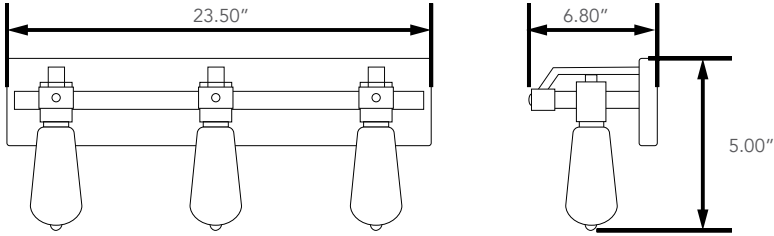

Applications: Vanity lighting.

Fixture Information

Size:	24W (3 x 8w Bulb)
Lamp Base:	E26
Housing:	Die-formed cold rolled steel
Finish:	Protective powder coat
Color:	Standard: Oil Rubbed Bronze (ORB)
Mounting:	Standard: Wall Mount
Lens:	Metal
CRI:	80
Power Factor:	.90
Voltage:	Standard: 120V
Warranty:	10-Year Limited Warranty

ETL/cETL Listed
Damp Location Listed
ADA Compliant

Dimension

Item	Width	Height	Depth
16W	23.50"	5.00"	6.80"

Project Name	
Catalog #	
Job Type	
Prepared By	
Notes	

Fixture Ordering Information

Part #	Wattage	Lumens	Kelvin	Voltage	Color
LL-VV3-24-27-120-ORB	24	2600	2700	120	Oil Rubbed Bronze