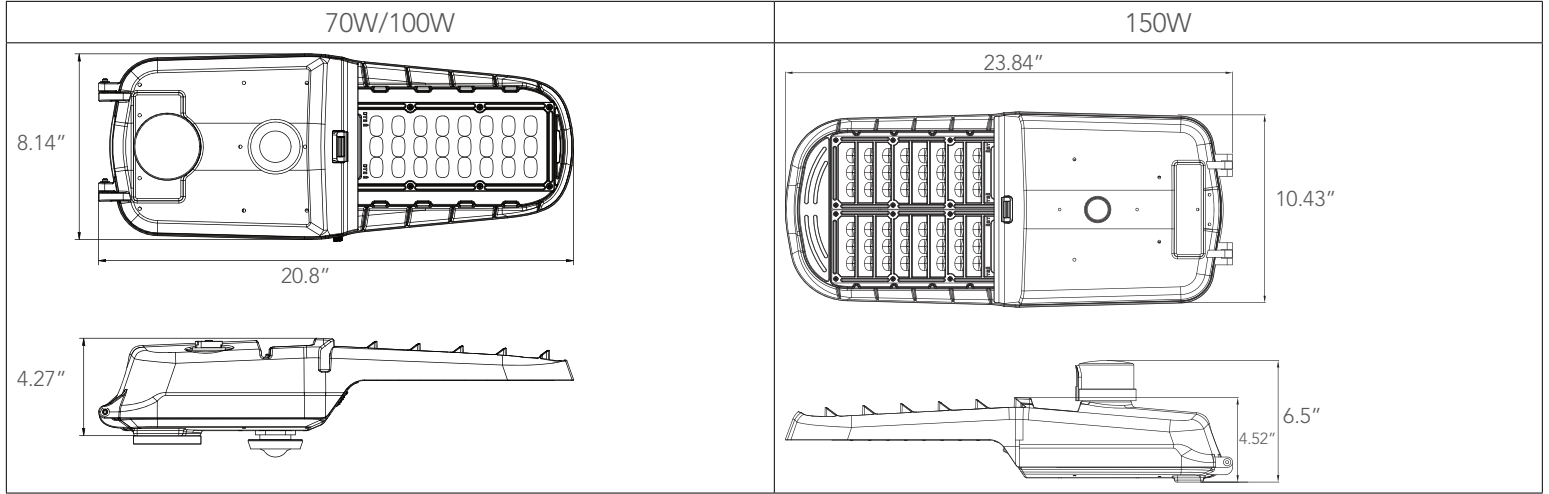

Applications: Roadways, Multi-family, Community and general site illumination.

Fixture Information

Size:	70W/105W/150W
Housing:	Die-cast Aluminum Housing
Finish:	Protective powdercoat
Color:	Standard: Grey Custom Options: Black (BK) White (WH) Bronze (BZ)
Mounting:	Standard: Pole Mount fits up to 2" OD
Lens:	Polycarbonate
CRI:	80
Dimming:	Standard: 1-10V
Voltage:	Standard: 120-277V Optional: 480V
Sensor:	Standard: Photocell (120-277V) Optional: Photocell (480v) Optional: PIR motion sensor
Power Factor:	.95
Warranty:	10-Year Limited Warranty

Dimension

Item	Width	Length	Height
70W/100W	8.14"	20.8"	4.27"
150W	10.43"	23.84"	4.52"

Photometrics

Type 2

Type 3

Project Name	
Catalog #	
Job Type	
Prepared By	
Notes	

Fixture Ordering Information

Part #	Wattage	Lumens	Kelvin	Voltage	Distribution
LL-RW-70-50-UNV-T3-GY-PC	70	9900	5000	120-277	T3
LL-RW-70-40-UNV-T3-GY-PC	70	9900	4000	120-277	T3
LL-RW-70-30-UNV-T3-GY-PC	70	9600	3000	120-277	T3
LL-RW-105-50-UNV-T3-GY-PC	105	14600	5000	120-277	T3
LL-RW-105-40-UNV-T3-GY-PC	105	14600	4000	120-277	T3
LL-RW-105-30-UNV-T3-GY-PC	105	14300	3000	120-277	T3
LL-RW-150-50-UNV-T2-GY-TLPC	150	20000	5000	120-277	T2
LL-RW-150-40-UNV-T2-GY-TLPC	150	20000	4000	120-277	T2
LL-RW-150-30-UNV-T2-GY-TLPC	150	19500	3000	120-277	T2
LL-RW-150-50-UNV-T3-GY-TLPC	150	20000	5000	120-277	T3
LL-RW-150-40-UNV-T3-GY-TLPC	150	20000	4000	120-277	T3
LL-RW-150-30-UNV-T3-GY-TLPC	150	19500	3000	120-277	T3