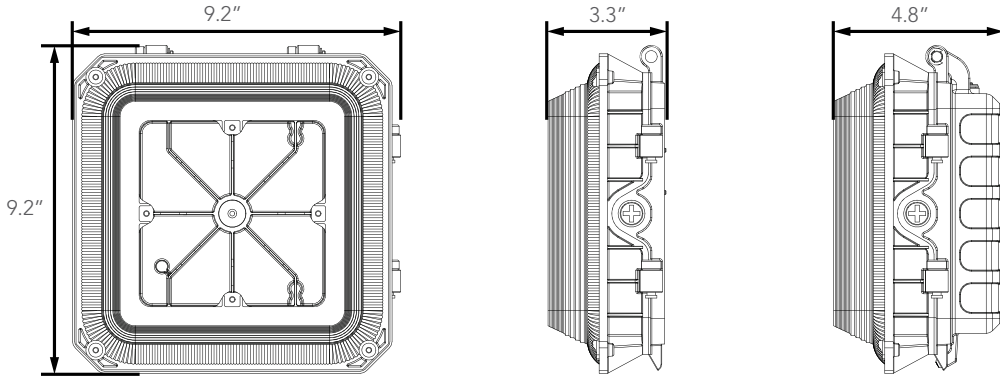

### Dimension

Item	Width	Length	Height
BCP	9.2"	9.2"	3.3"
BCP w/Emergency Battery	9.2"	9.2"	4.8"