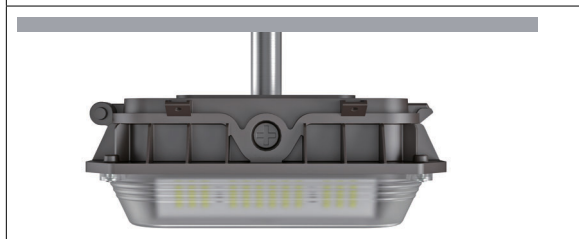

Conduit Pendant Mount

Accessories

Emergency Battery Backup 5W Emergency Battery Backup 8W	Sharkward 12-24V DC 0-10V Plug and Play PIR Sensor Homewell GEBC 12-24V DC 0-10V Plug and Play PIR Sensor