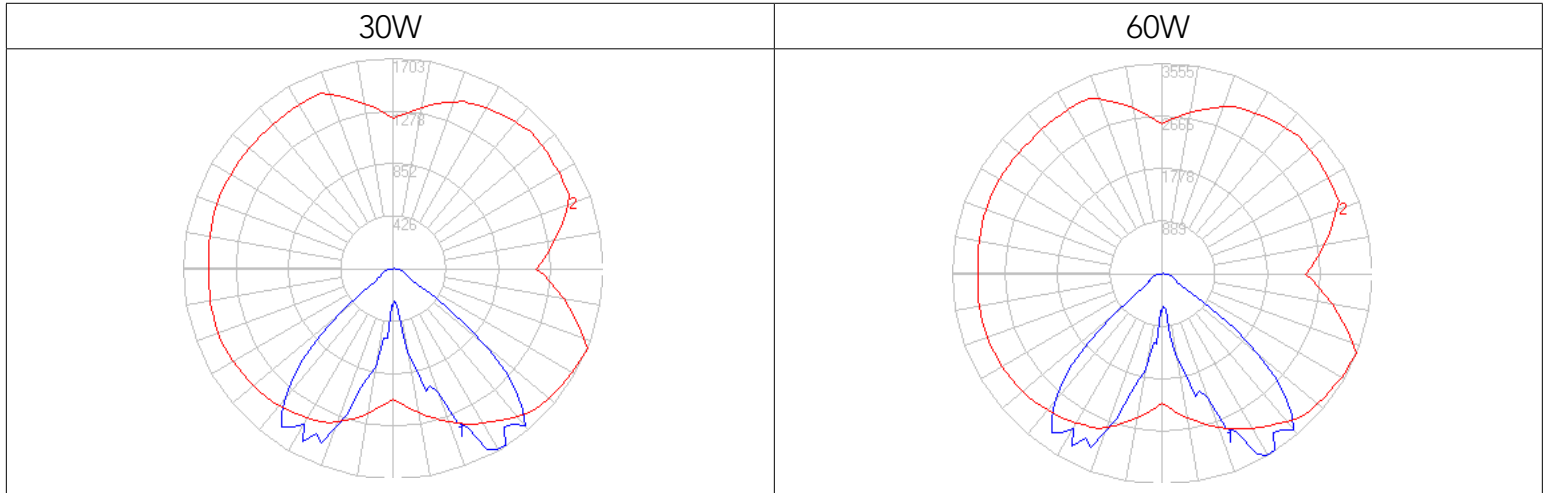

Performance Data

Lumen Output:

3600 to 11000 lm

Lumens Per Watt (typical):

108-125 lm/W

CCT:

3000K
4000K
5000K

Distribution:

Dimensions

Item	Width	Length
Post Top Lantern Small	13.8"	25"

Photometrics

Other Images

CCT Select & Power Select

Project Name	
Catalog #	
Job Type	
Prepared By	
Notes	

Fixture Ordering Information

Part #	Wattage	Lumens	Kelvin	Voltage	Type Distribution
LL-PTLS-30-3CCT-UNV-T5-BZ	30	3600	3000K 4000K 5000K	120-277	T5
LL-PTLS-30-3CCT-UNV-T5-BK	30	3600	3000K 4000K 5000K	120-277	T5
LL-PTLS-30-3CCT-UNV-T5-BZ-PCT	30	3600	3000K 4000K 5000K	120-277	T5
LL-PTLS-30-3CCT-UNV-T5-BK-PCT	30	3600	3000K 4000K 5000K	120-277	T5
LL-PTLS-60-3CCT-UNV-T5-BZ	60	7500	3000K 4000K 5000K	120-277	T5
LL-PTLS-60-3CCT-UNV-T5-BK	60	7500	3000K 4000K 5000K	120-277	T5
LL-PTLS-60-3CCT-UNV-T5-BZ-PCT	60	7500	3000K 4000K 5000K	120-277	T5
LL-PTLS-60-3CCT-UNV-T5-BK-PCT	60	7500	3000K 4000K 5000K	120-277	T5
LL-PTLS-90-3CCT-UNV-T5-BZ	90	11000	3000K 4000K 5000K	120-277	T5
LL-PTLS-90-3CCT-UNV-T5-BK	90	11000	3000K 4000K 5000K	120-277	T5
LL-PTLS-90-3CCT-UNV-T5-BZ-PCT	90	11000	3000K 4000K 5000K	120-277	T5
LL-PTLS-90-3CCT-UNV-T5-BK-PCT	90	11000	3000K 4000K 5000K	120-277	T5